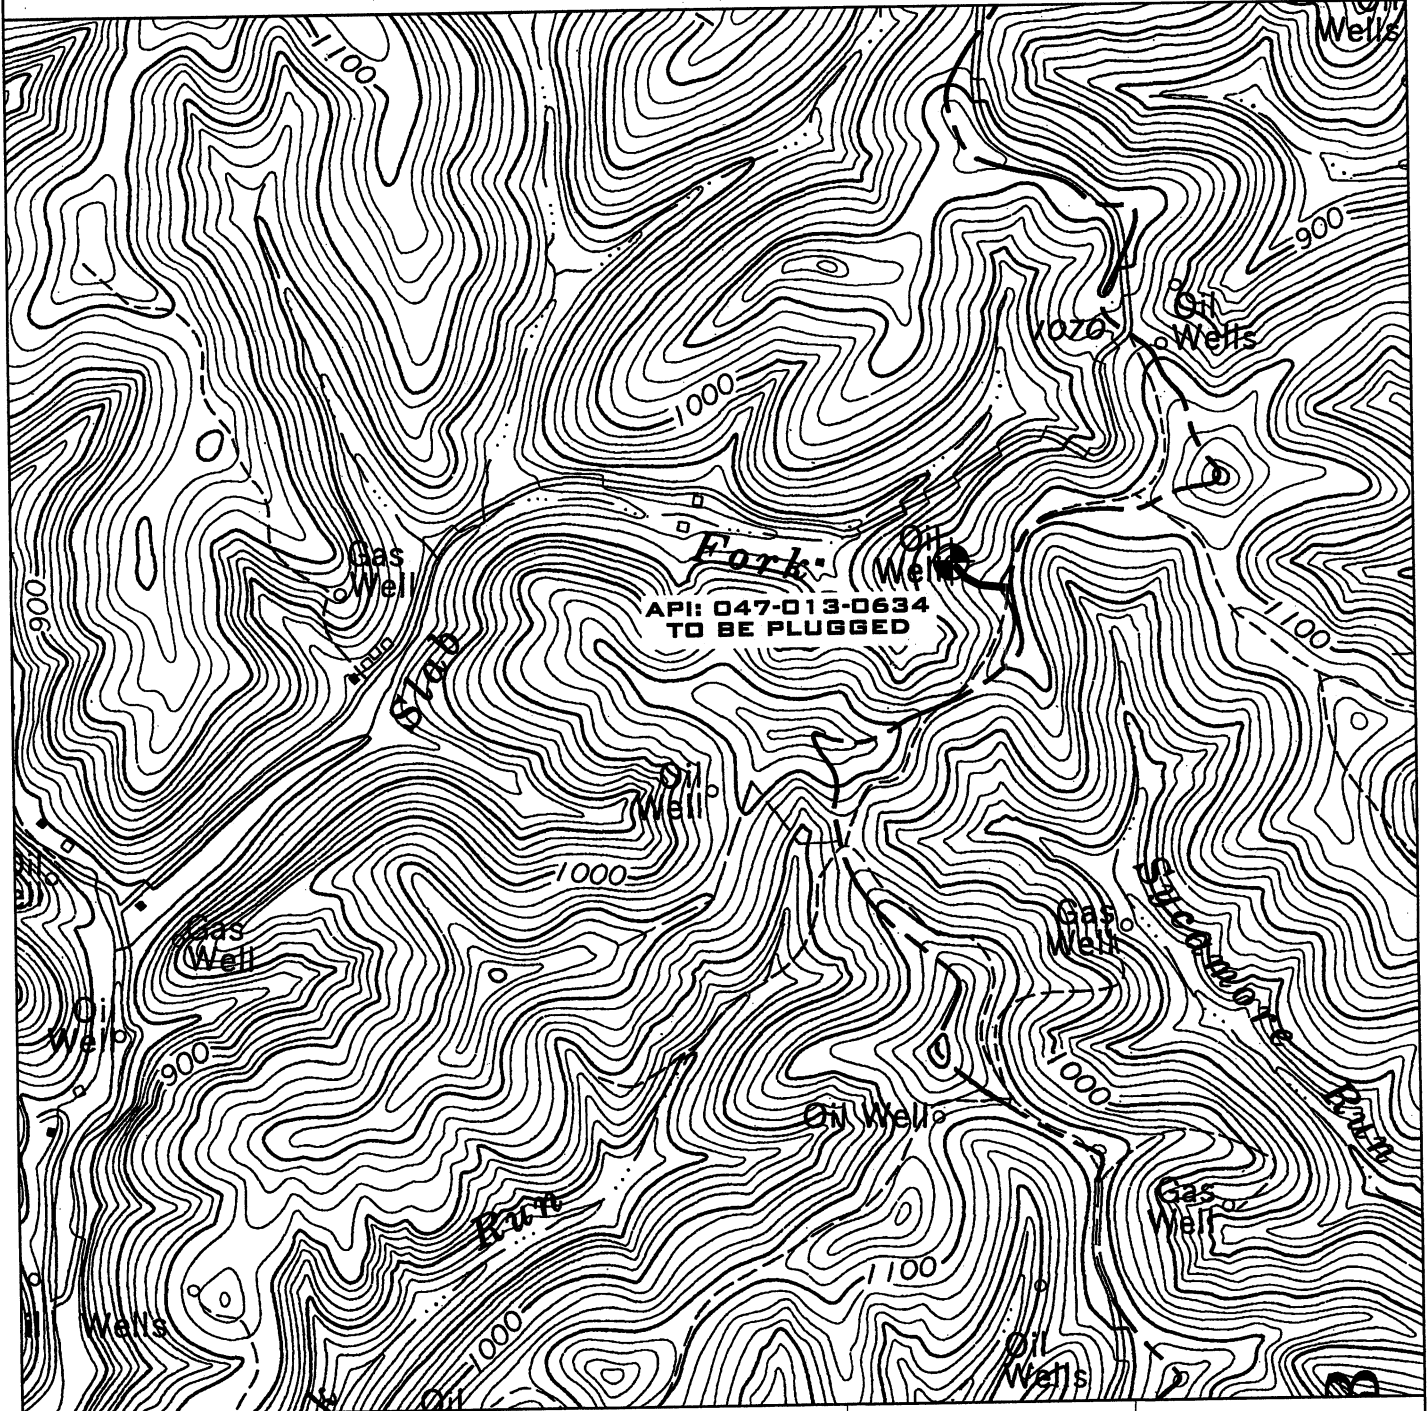

WW9

API: 047-013-0634 TO BE PLUGGED

PAGE OF

ANGLE RIGHT LAND SURVEYING, LLC PO BOX 891 GRANTSVILLE, WV 26147 (304) 354-0065 W0100276	OPERATOR PDC ENERGY 120 GENESIS BLVD. BRIDGEPORT, WV 26330	TOPO SECTION GRANTSVILLE 7.5'	WELL NAME API: 047-013-0634
		SCALE: 1"=1000'	DATE: 09/10/10