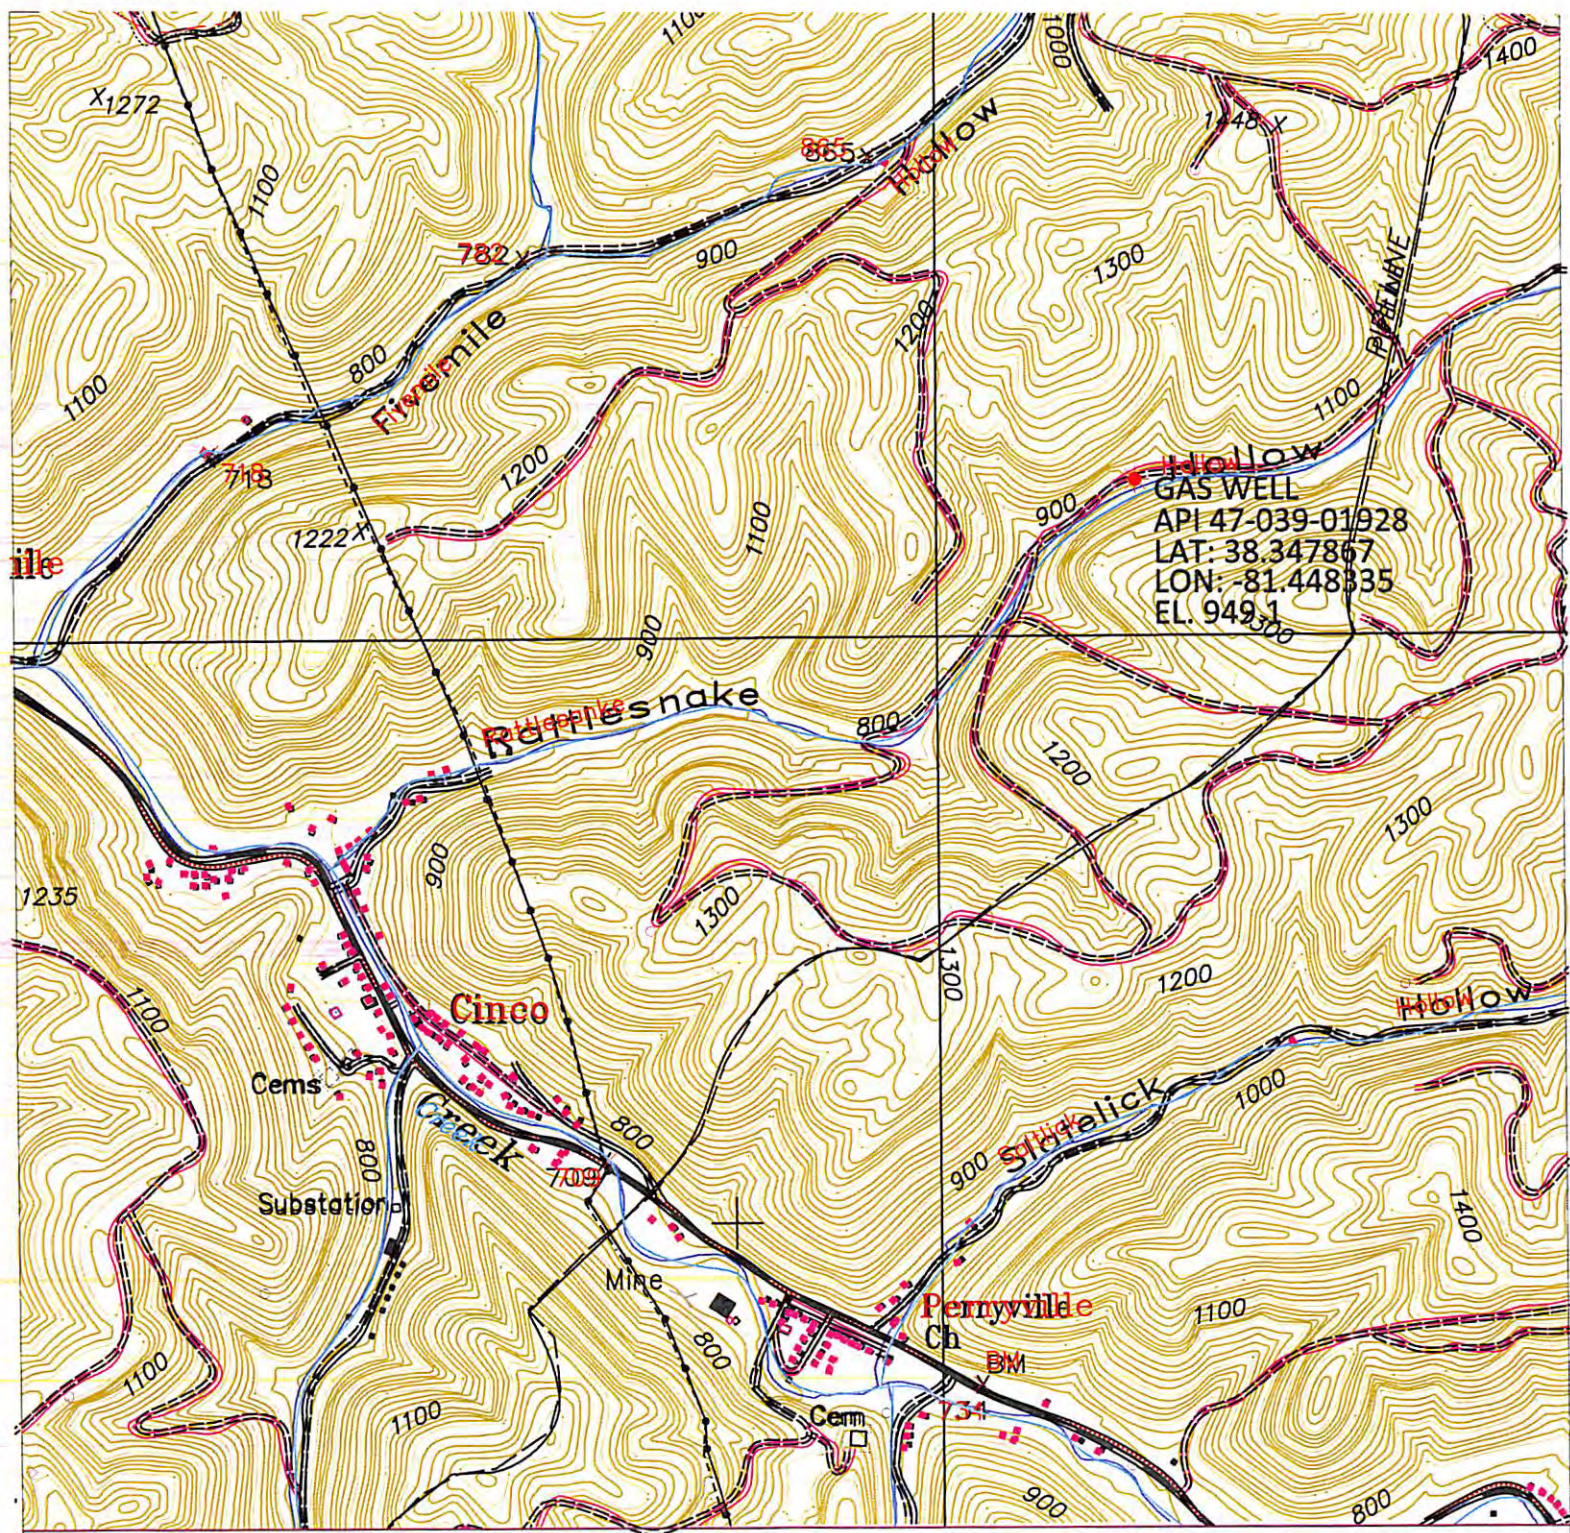

3901928P

REFERENCES:
 1. 7.5 MIN. U.S.G.S. TOPOGRAPHIC MAP
 OF QUICK QUADRANGLE, WEST VIRGINIA
 2. COORDINATES WEST VIRGINIA SOUTH-NAD 27

GAS WELL LOCATION MAP
API NO. 47-039-01928
MALDEN DISTRICT
KANAWHA COUNTY, WEST VIRGINIA