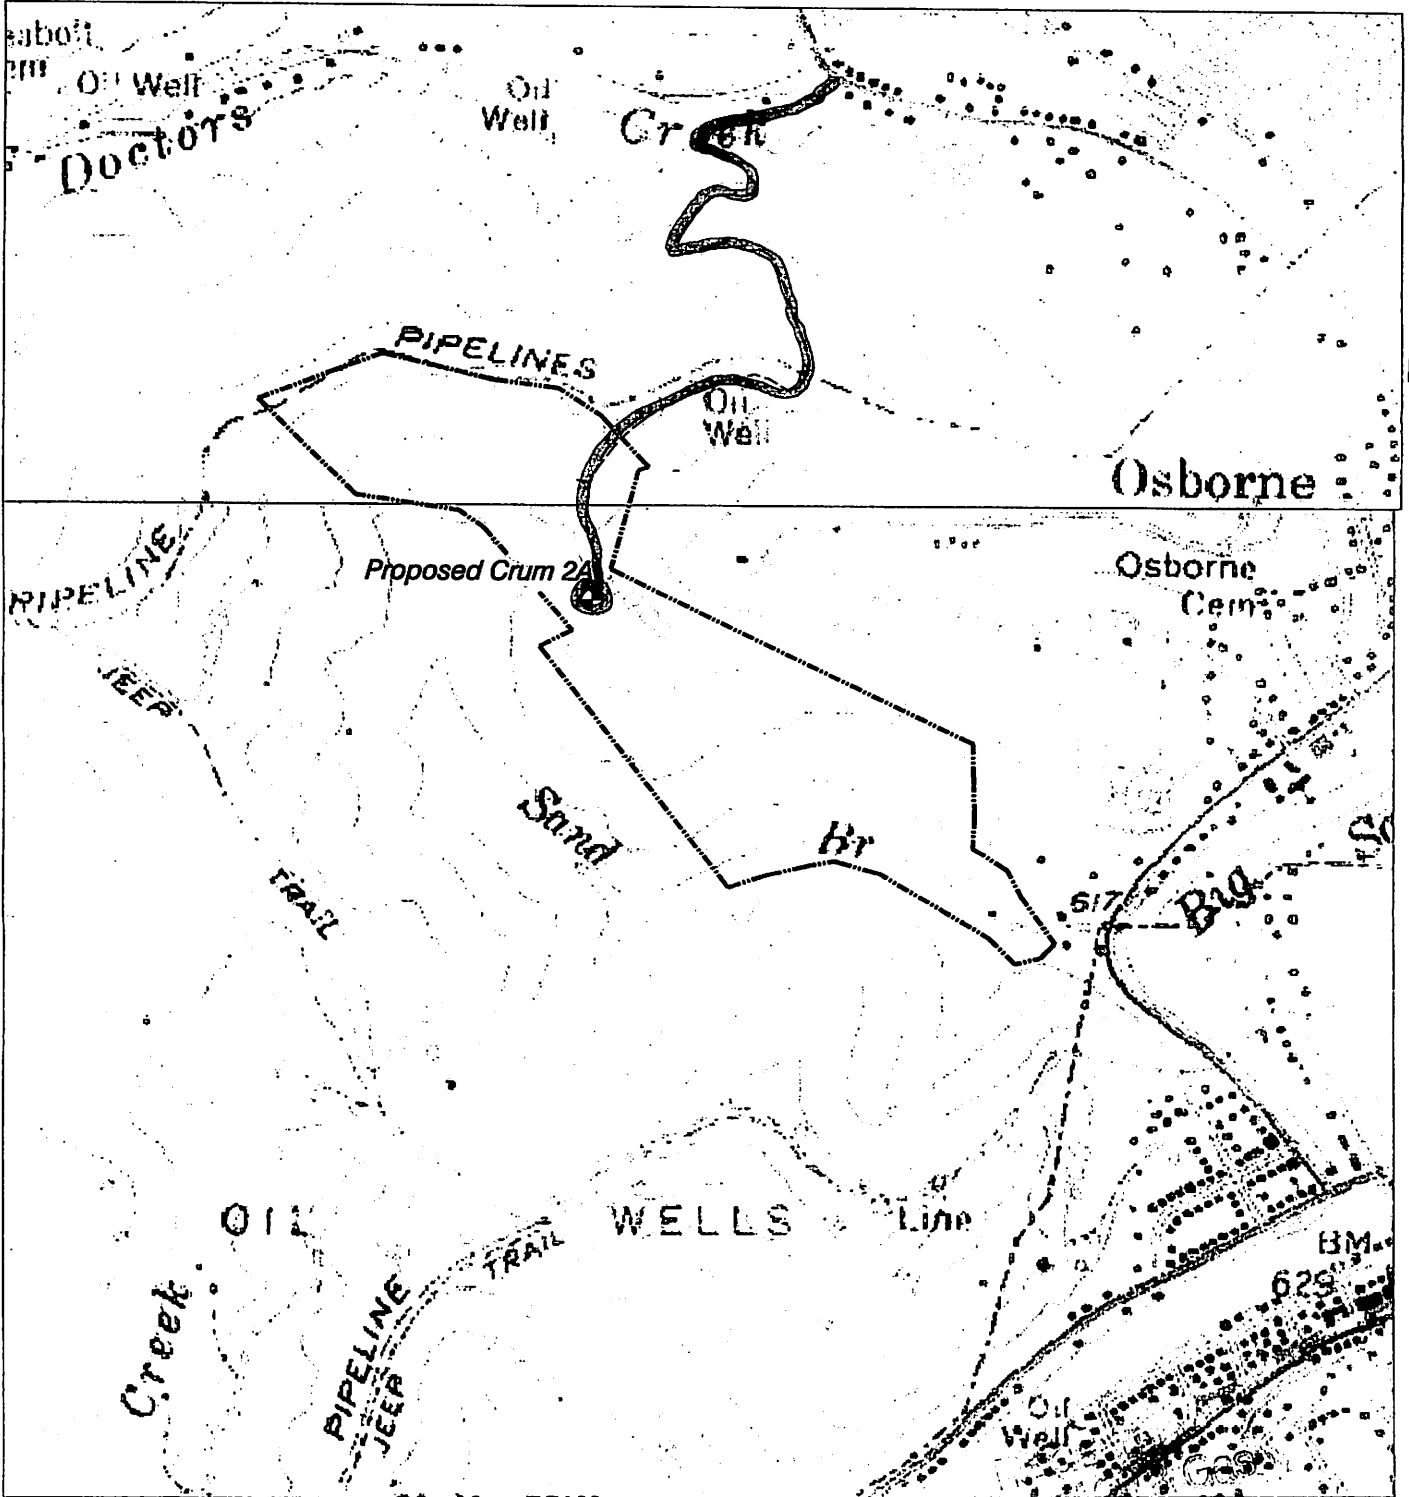

RAVEN RIDGE ENERGY, LLC. CRUM #2A

HUPP Surveying & Mapping

P.O. BOX 647 GRANTSVILLE, WV 26147
PH: (304)354-7035 E-MAIL: hupp@frontiernet.net

1" = 1000'
Clio Quad

Raven Ridge Energy, LLC.
3230 Pennsylvania Ave
Charleston, WV 25302