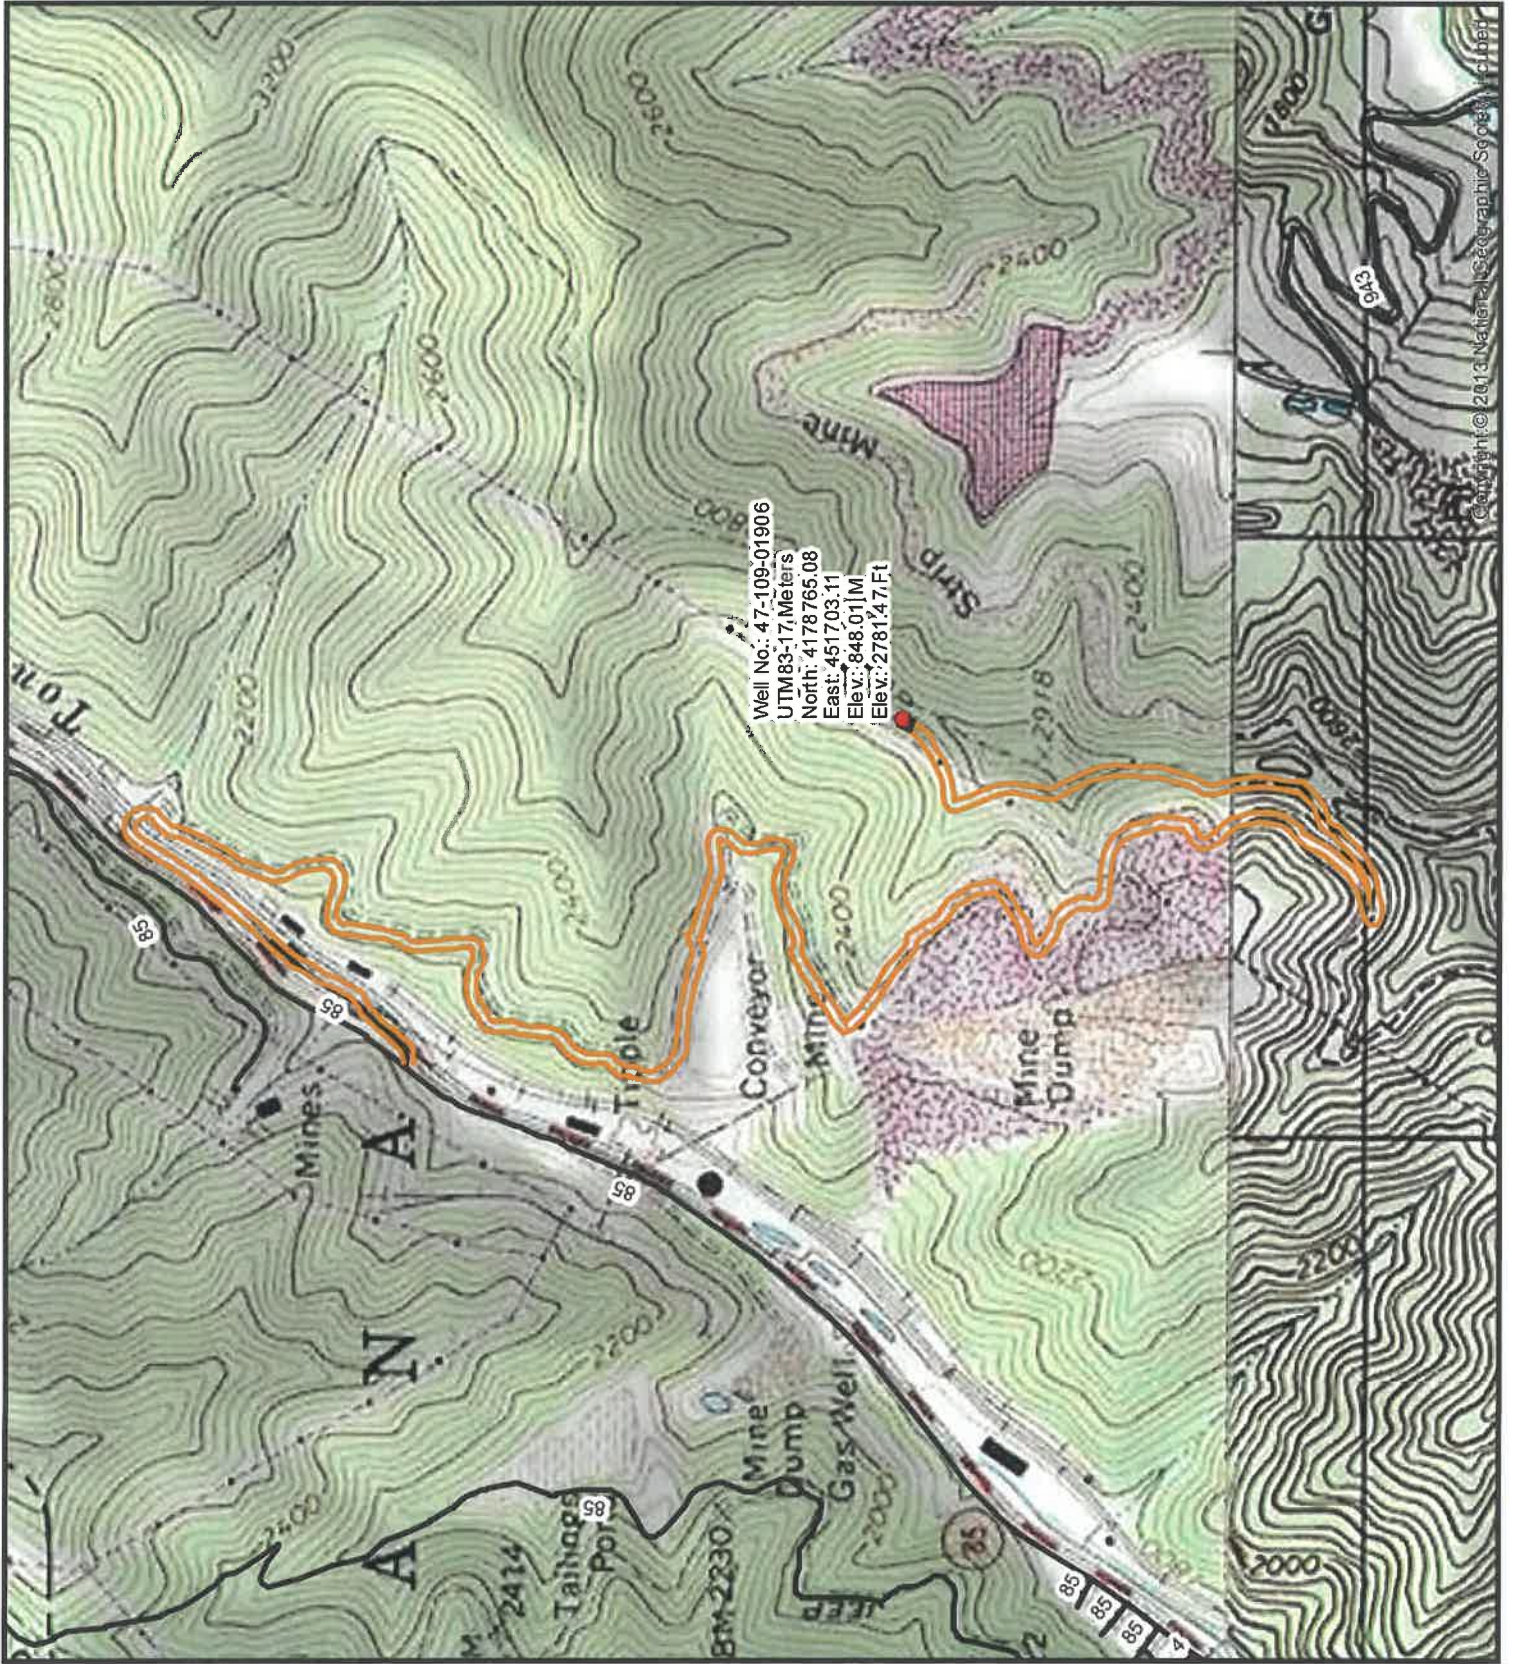

Diversified Gas & Oil Corporation
 100 Diversified Way
 Pikeville KY, 41051

47-109-01906

Well Plugging Map

Legend

- Well
- Access Road
- Pits
- Pad
- Public Roads

RECEIVED
 Office of Oil and Gas

APR 09 2026

WV Department of Environmental Protection

06/05/2026

Diversified Gas & Oil Corporation
 100 Diversified Way
 Pikeville KY, 41051

47-109-01906

Well Plugging Map

Legend

-  Well
-  Access Road
-  Pits
-  Pad
-  Public Roads