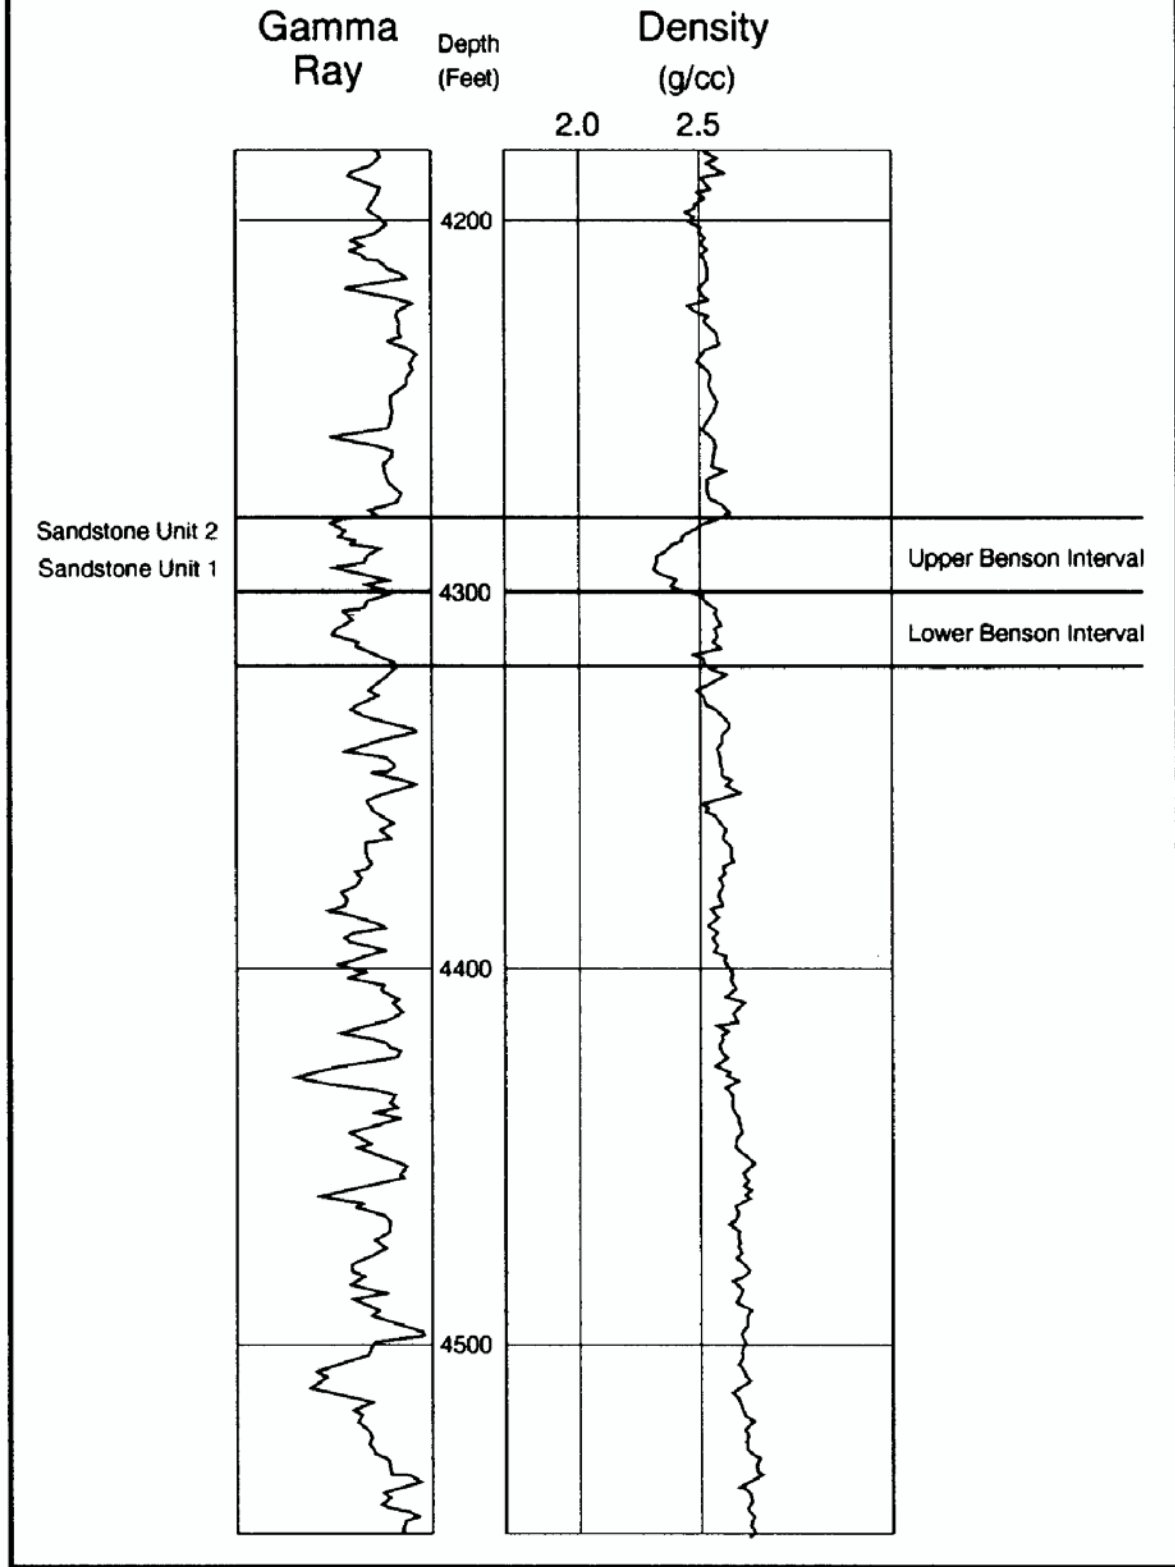

Lewis County 3533

Figure Des-23b. Type log of the Benson E-4 interval in the Weston-Jane Lew field, Lewis County, West Virginia. See Figures Des-22 and Des-24 for location.