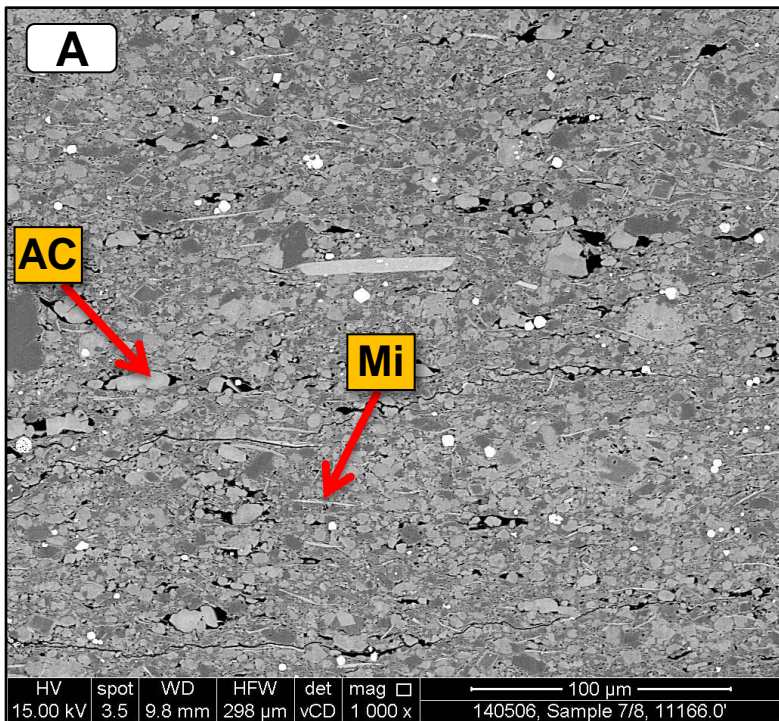

Depth: 11150.8 ft.

Southwestern Cuttings  
Job # 140506

Depth: 11166.0 ft.