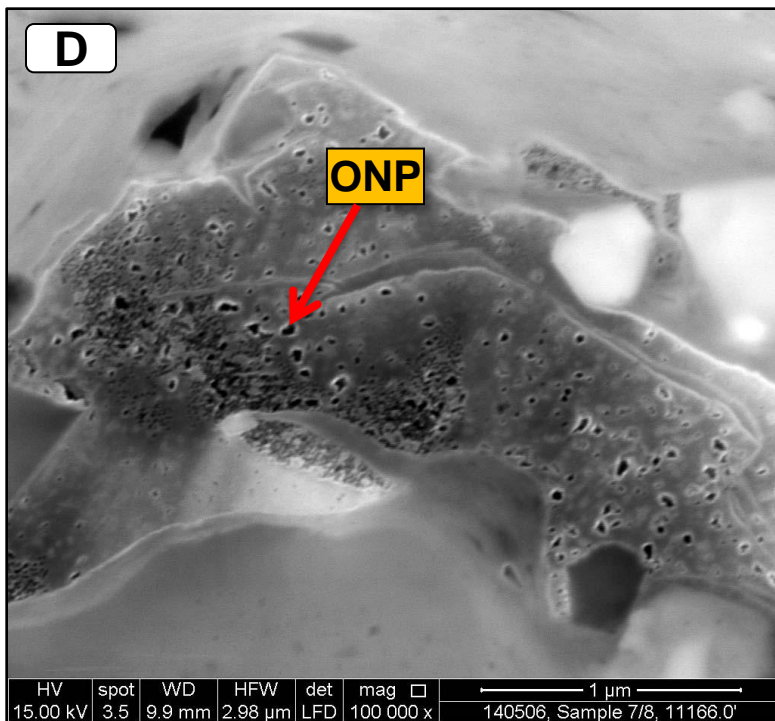

Depth: 11150.8 ft.

Southwestern Cuttings  
Job # 140506

Depth: 11166.0 ft.