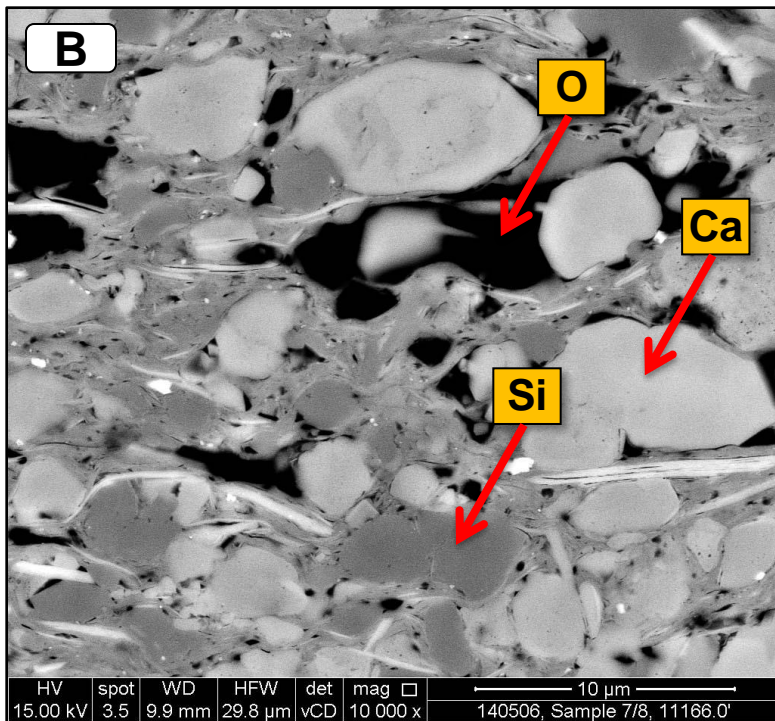

Depth: 11150.8 ft.

Southwestern Cuttings  
Job # 140506

Depth: 11166.0 ft.