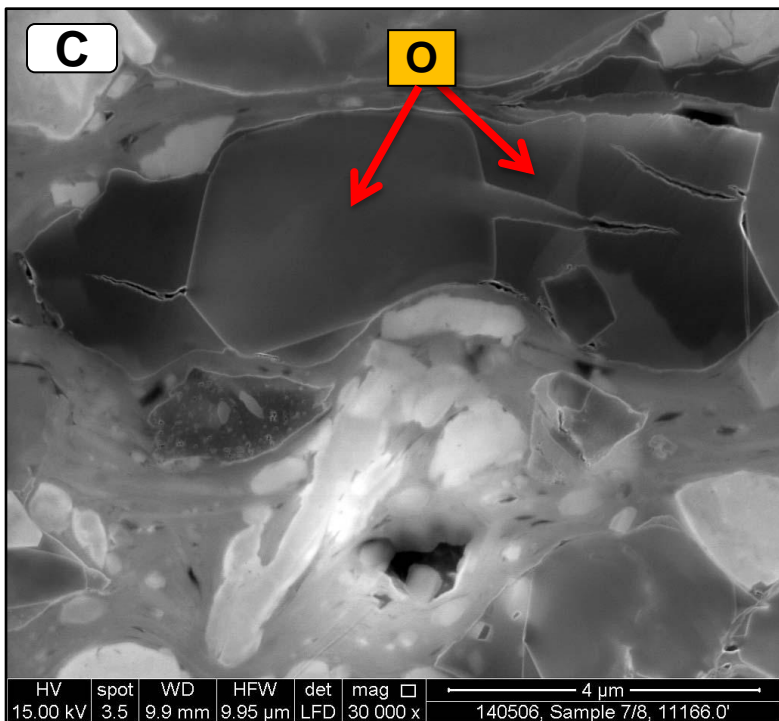

Depth: 11150.8 ft.

Southwestern Cuttings  
Job # 140506

Depth: 11166.0 ft.