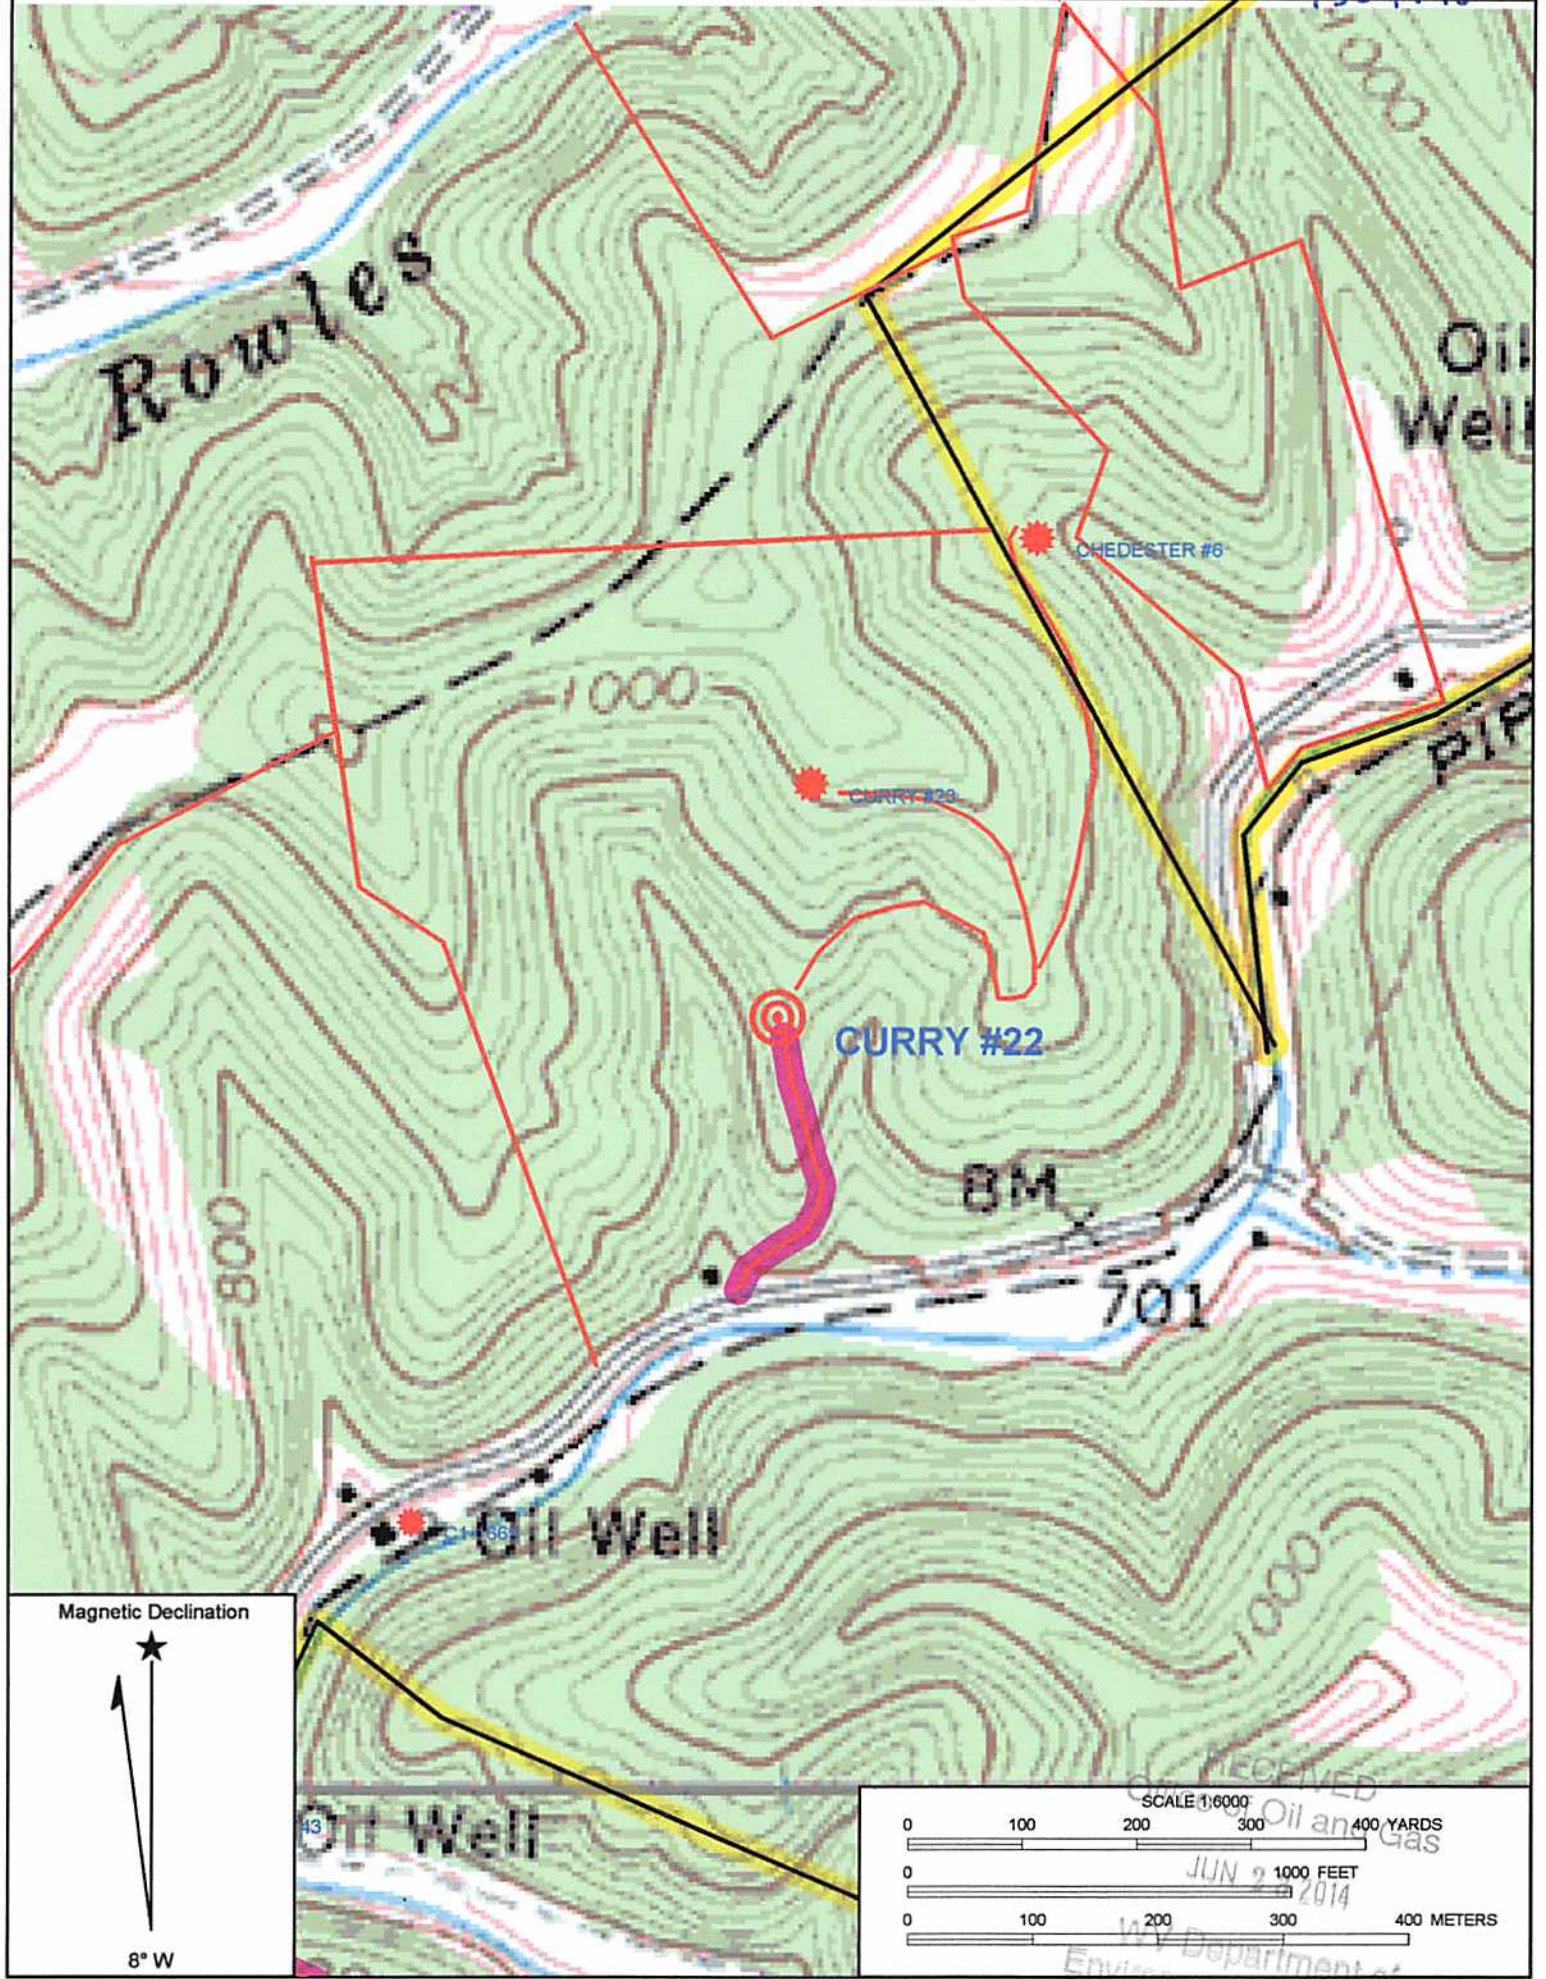

1304745

Magnetic Declination

8° W

SCALE 1:6000

0 100 200 300 400 YARDS

0 100 200 300 400 METERS

RECEIVED  
Oil and Gas  
JUN 2 2014  
WV Department of Environmental Protection