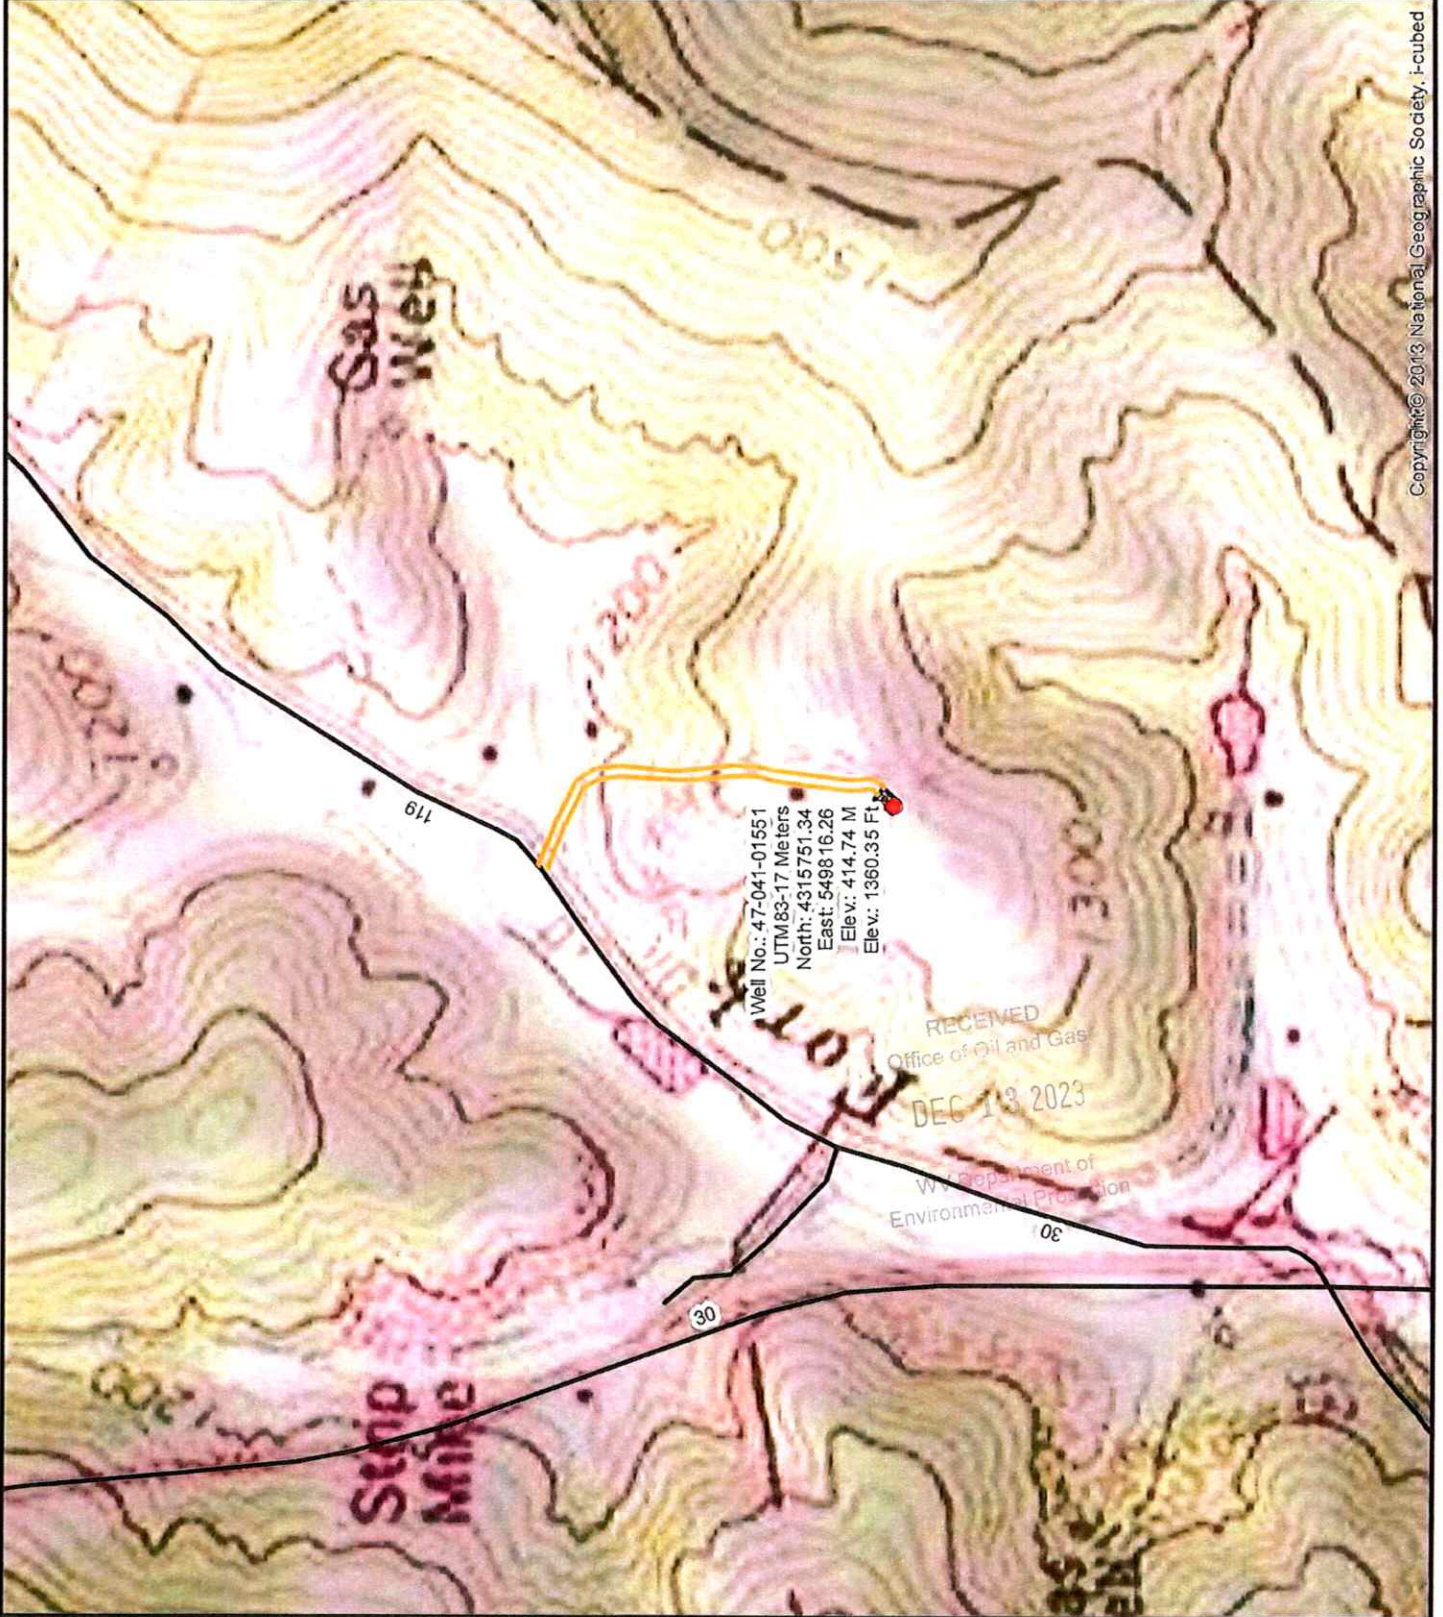

Diversified Gas & Oil Corporation
100 Diversified Way
Pikeville KY, 41051

47-041-01551

Plugging Map

Legend

- Well
- Access Road
- Pits
- Pad
- Public Roads

Copyright © 2013 National Geographic Society. i-cubed

01/12/2024

Diversified Gas & Oil Corporation
100 Diversified Way
Pikeville KY, 41051

47-041-01551

Plugging Map

Legend

- Well
- Access Road
- ▨ Pits
- Pad
- Public Roads

Source: Esri, Maxar, Earthstar Geographics, and the GIS User Community