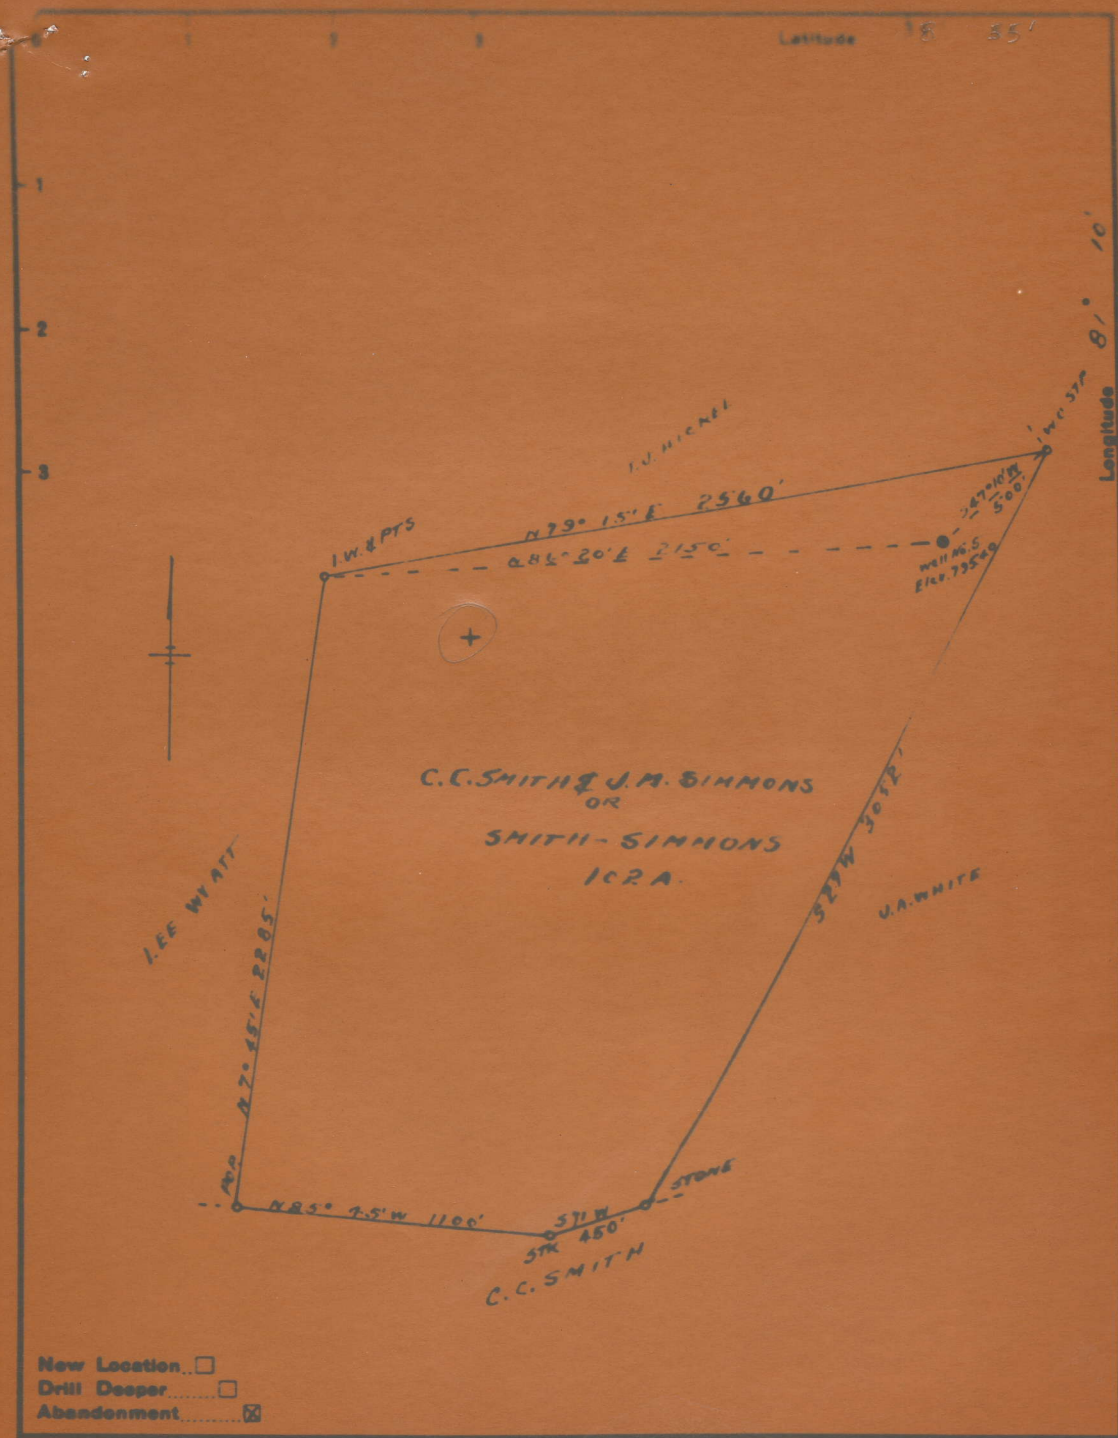

Latitude 38 55'

C.C. SMITH & J.M. SIMMONS
OR
SMITH-SIMMONS
ICRA.

New Location
 Drill Deeper
 Abandonment

Company OKMULGEE SUPPLY CORP.
 Address OKMULGEE, OKLA.
 Farm SMITH-SIMMONS

STATE OF WEST VIRGINIA
 DEPARTMENT OF MINES
 OIL AND GAS DIVISION

SMITH, C. C, AND SIMMONS, J. M., NO. 5. Roa-729-A.

By Weston-Spencer Corp.

Spencer Dist.

~~(NO PLAT)~~

see microfilm
for well record
& plat