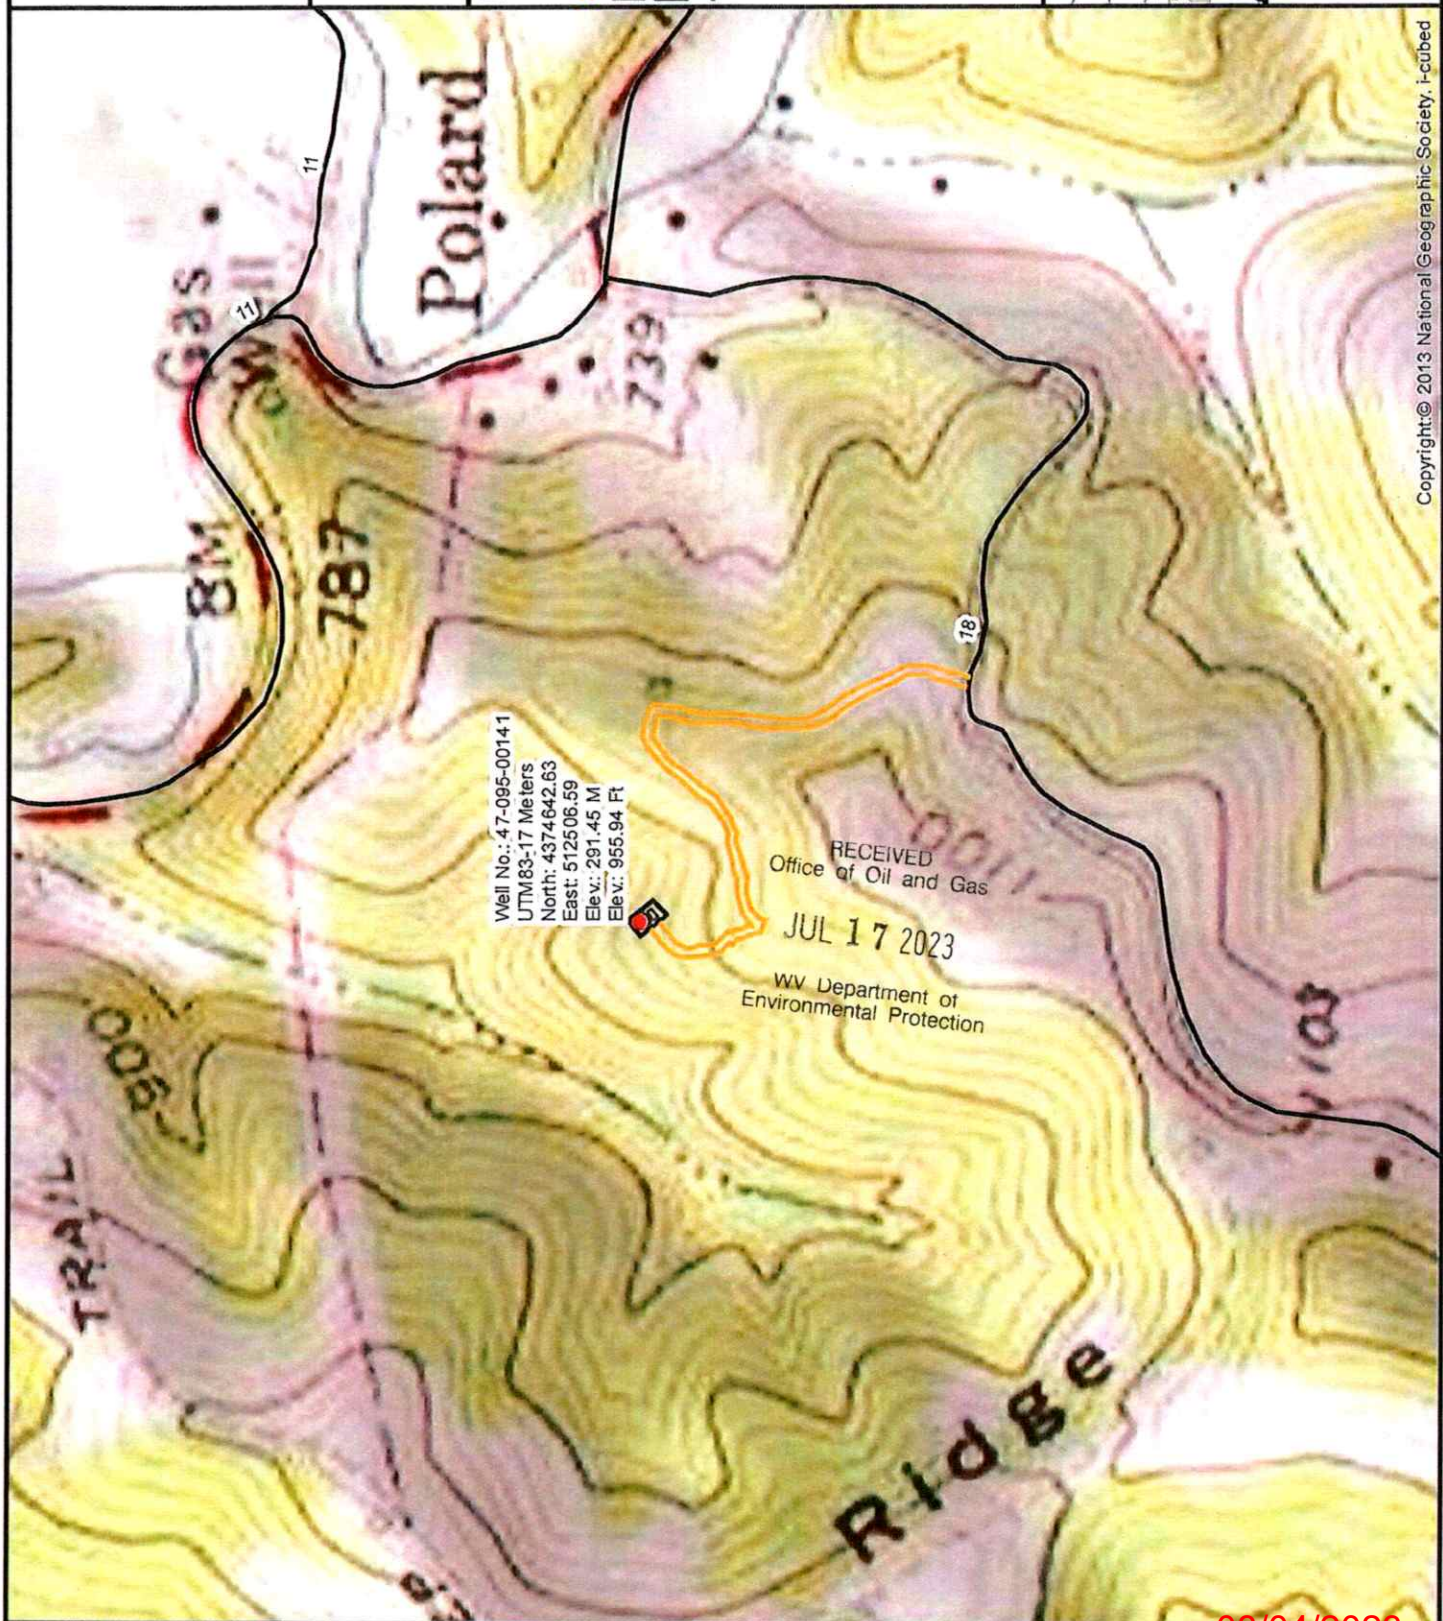

Diversified Gas & Oil Corporation
 100 Diversified Way
 Pikeville KY, 41051

47-095-00141

Plugging Map

Legend

-  Well
-  Access Road
-  Pits
-  Pad
-  Public Roads

Copyright © 2013 National Geographic Society, I-cubed