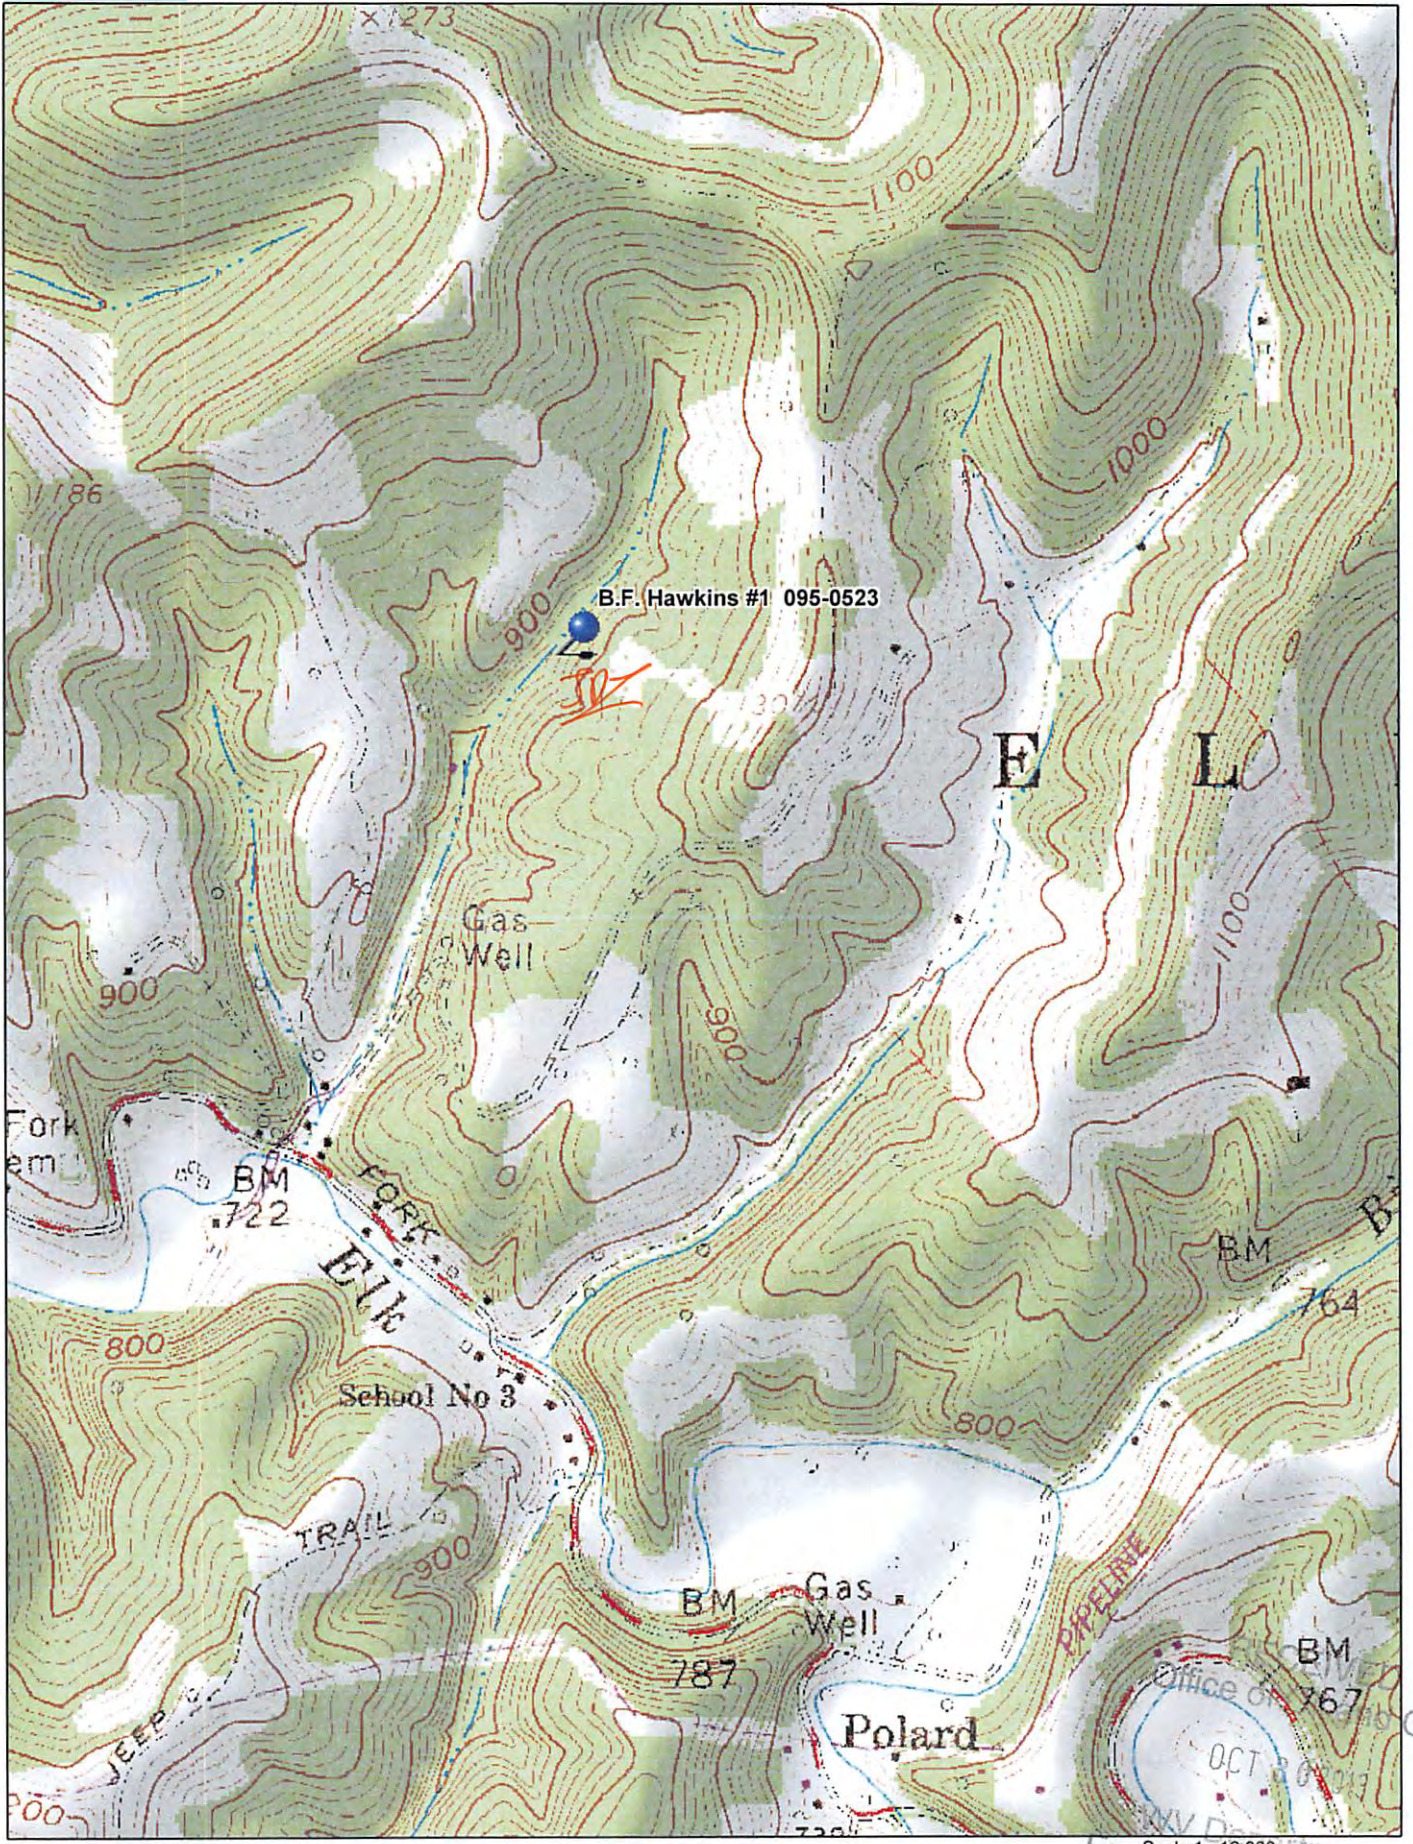

9500523P

Data use subject to license.  
 © DeLorme. XMap® 7.  
 www.delorme.com

Scale 1 : 12,000  
 0 200 400 600 800 1000  
 0 100 200 300 400 500  
 1" = 1,000.0 ft Data Zoom 13-5

Environment of  
 Protection  
 Office of  
 OCT 2003