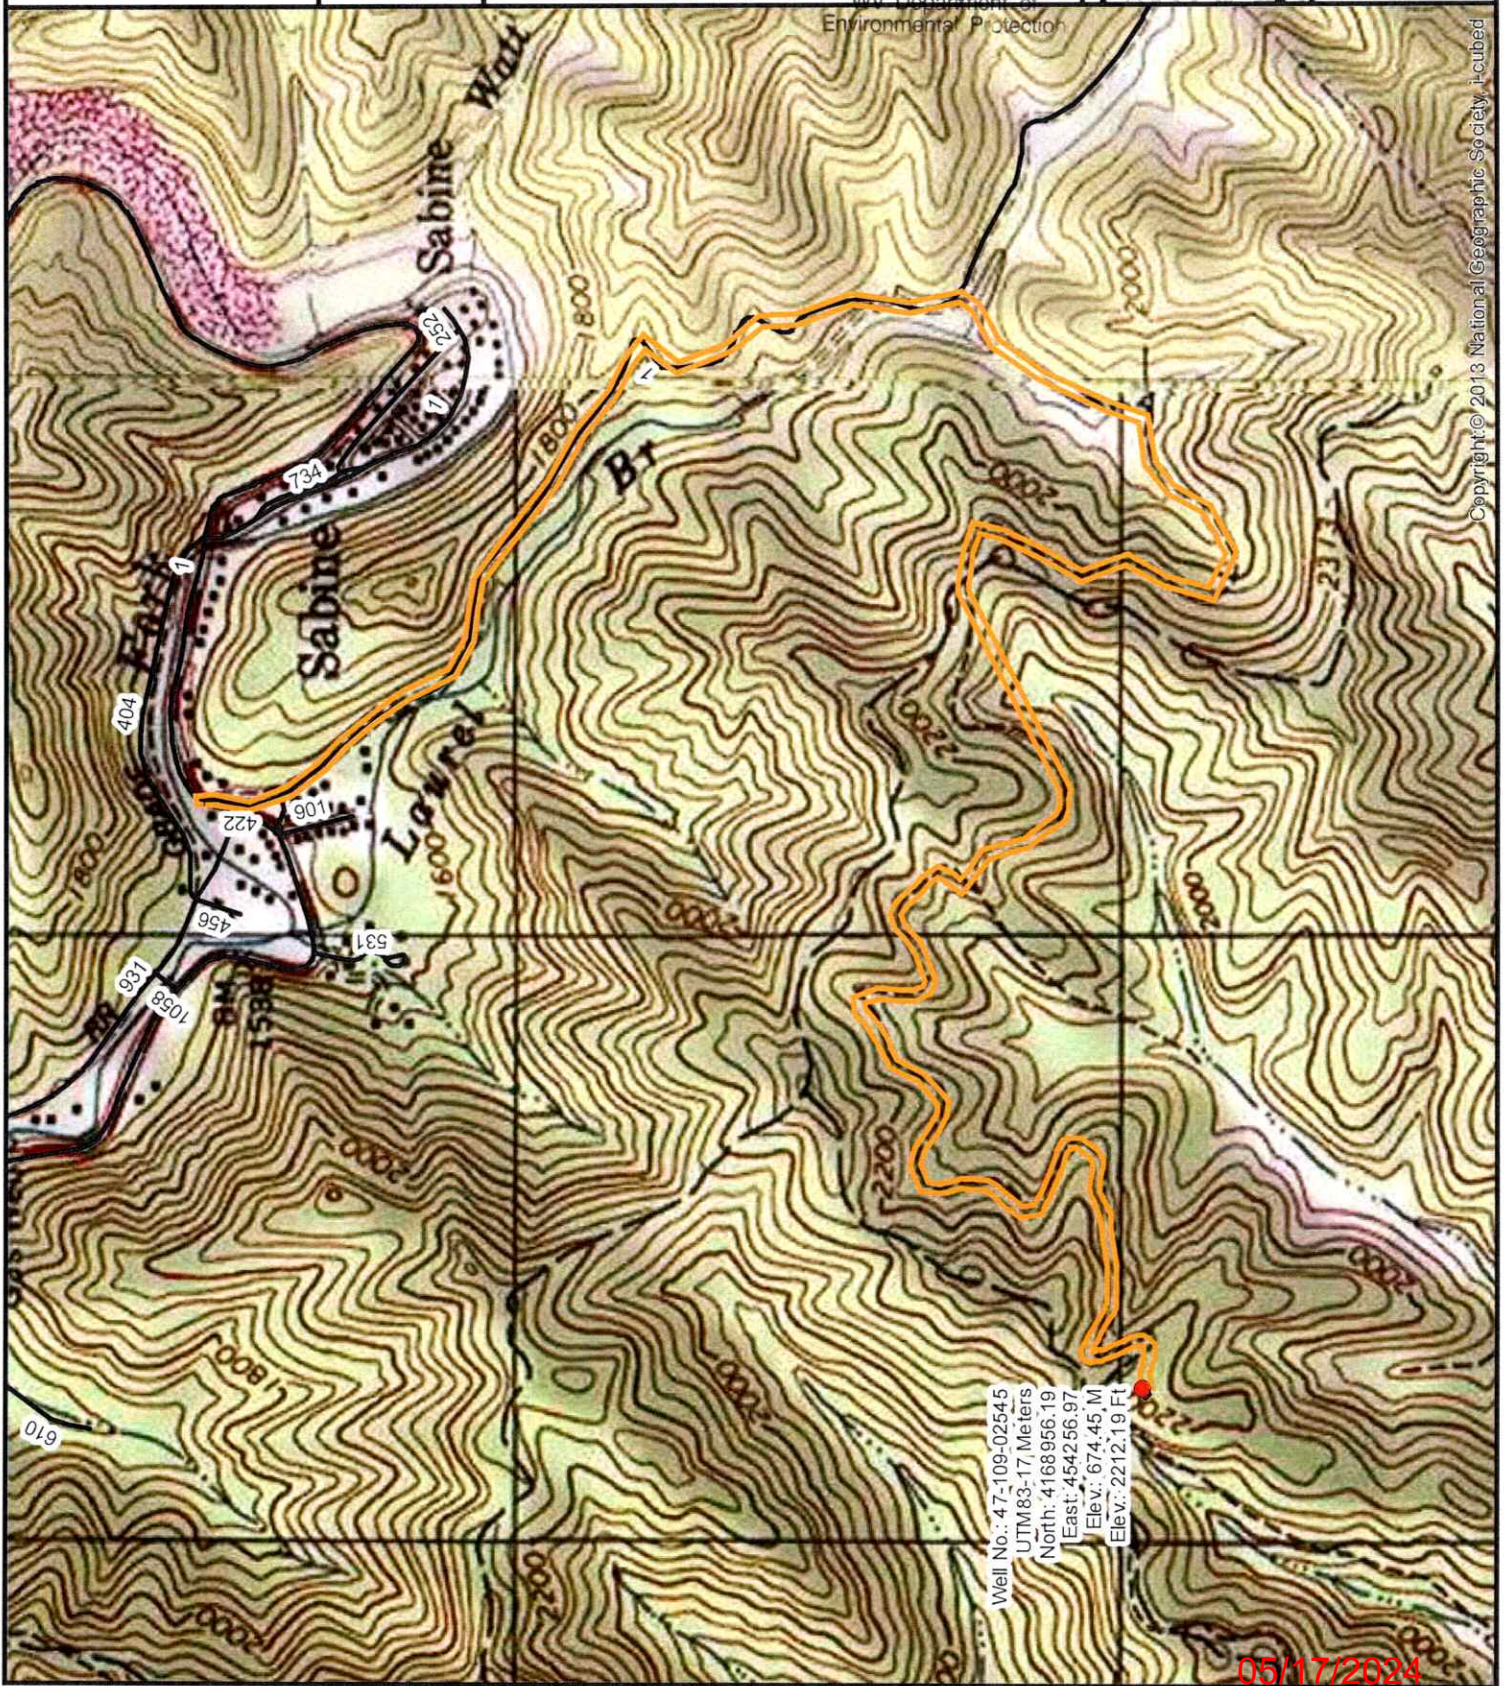

4710902545

Diversified Gas & Oil Corporation  
100 Diversified Way  
Pikeville KY, 41051

47-109-02545

Well Plugging Map

**Legend**

- Well
- Access Road
- ▨ Pits
- ▭ Pad
- Public Roads

RECEIVED  
Office of Oil & Gas  
APR 8 2024

WV Department of  
Environmental Protection

Well No.: 47-109-02545  
 UTM83-17, Meters  
 North: 4168956.19  
 East: 454256.97  
 Elev.: 674.45 M  
 Elev.: 2212.19 Ft

05/17/2024

Copyright © 2013 National Geographic Society. All rights reserved.

Diversified Gas & Oil Corporation  
100 Diversified Way  
Pikeville KY, 41051

47-109-02545  
Well Plugging Map

**Legend**

- Well
- Access Road
- Pits
- Pad
- Public Roads

RECEIVED  
Office of Oil & Gas  
APR 8 2024  
WV Department of  
Environmental Protection

Source: Esri, Maxar, Earthstar Geographics, and the GIS User Community