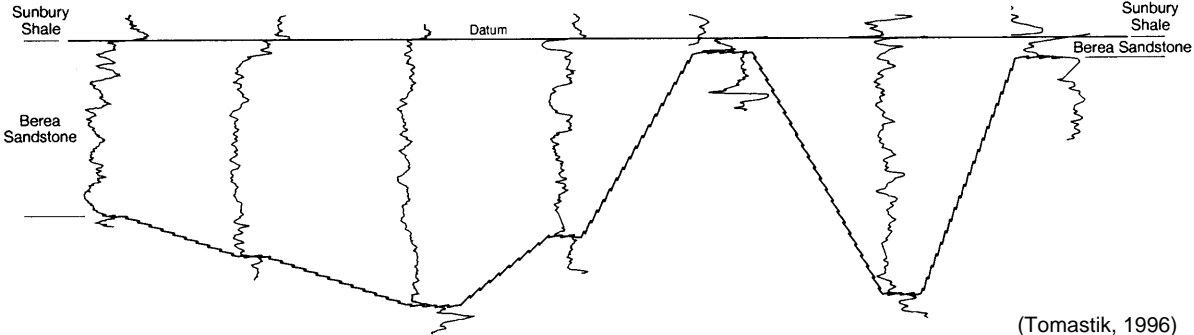

API No.
470394701

Sunbury
Shale

Datum

Sunbury
Shale

Berea
Sandstone

Berea
Sandstone

(Tomastik, 1996)