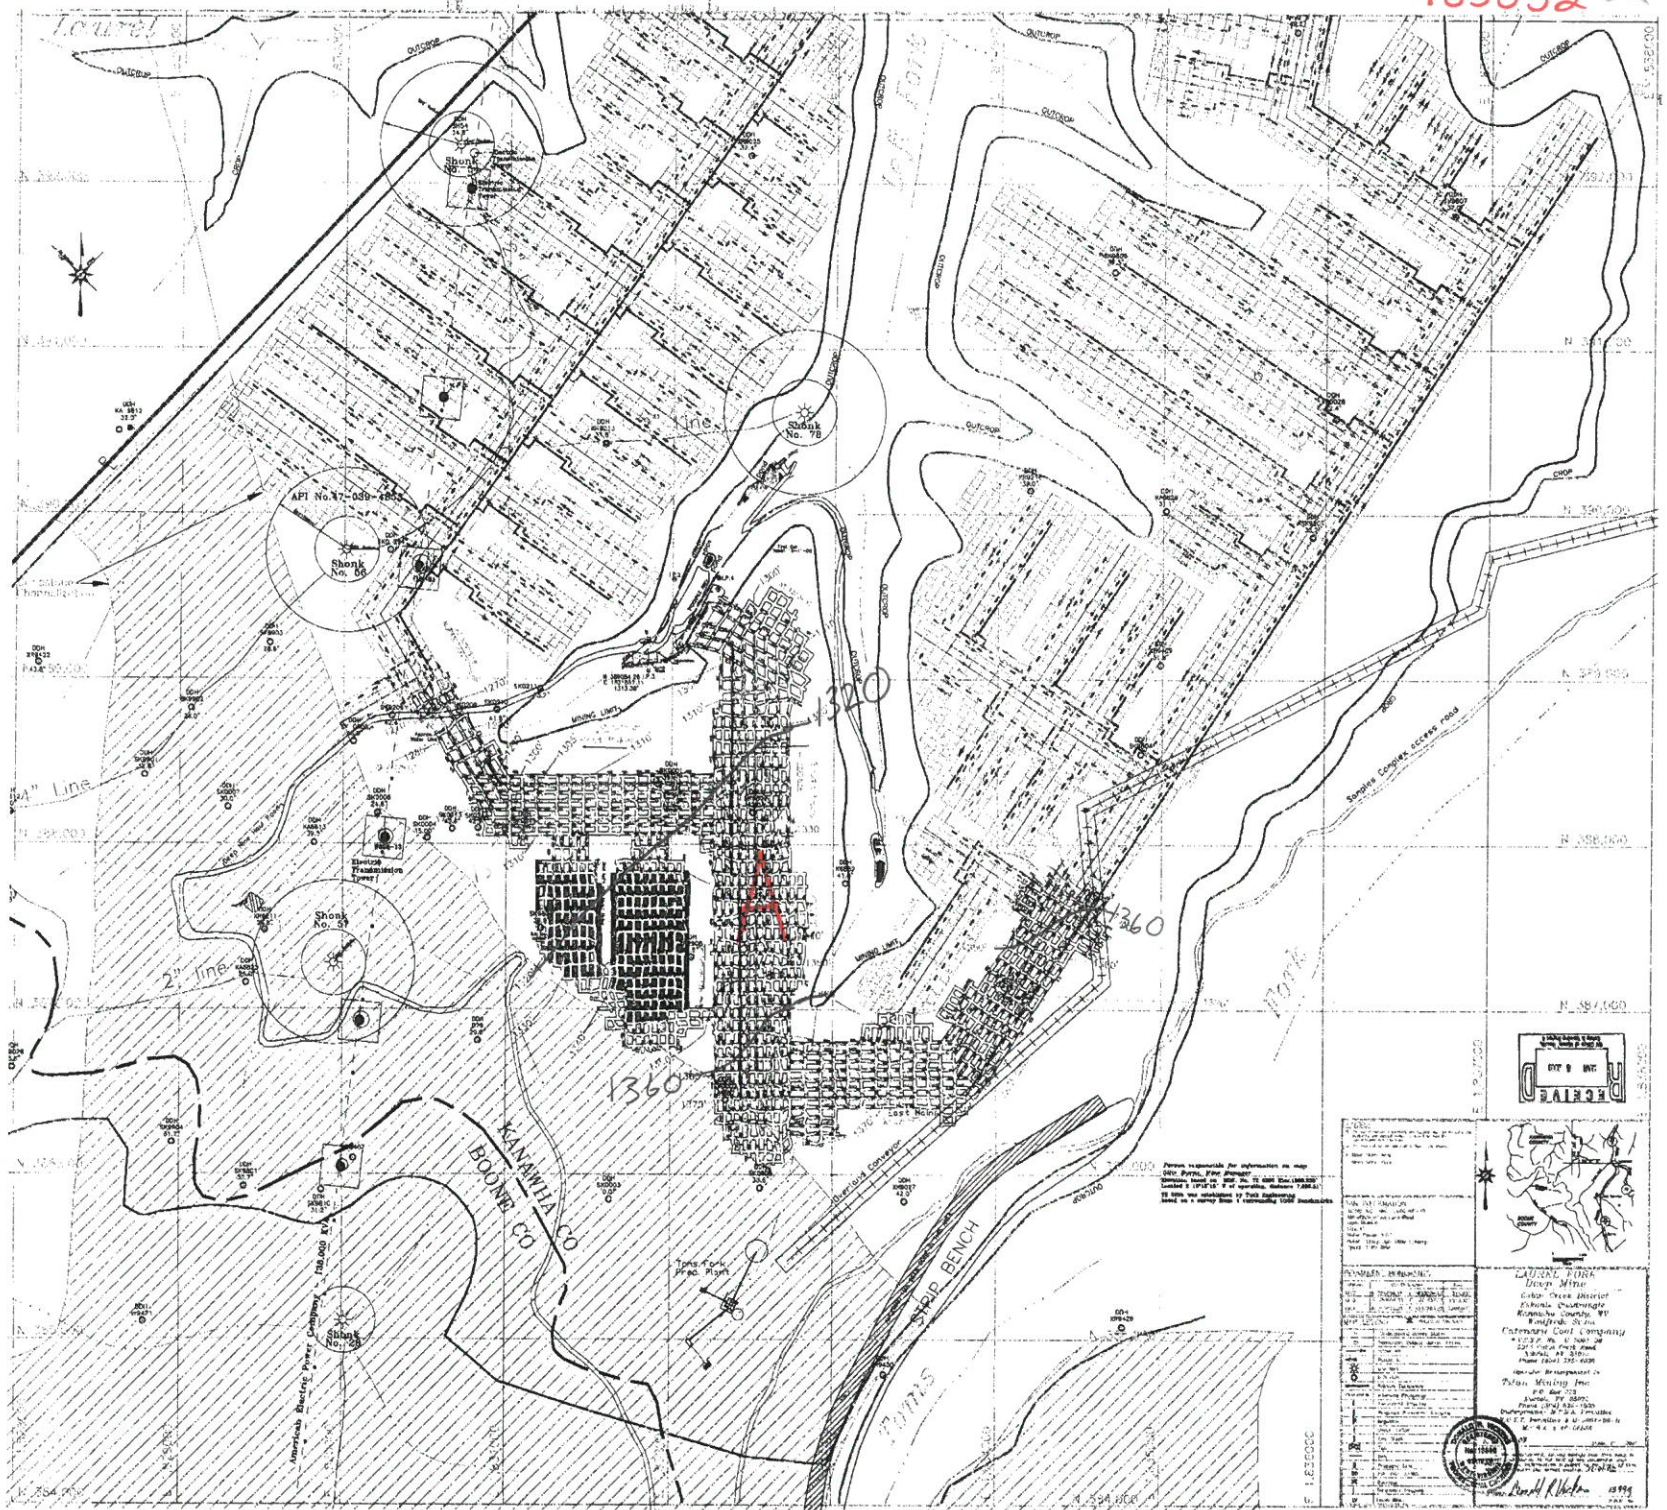

953332 OK

map - final dpmn w/ info  
- structure pnts

Georef 4-30-03  
**ACCESS**

Winifrede U-3001-98 Eskdale Rd 953332