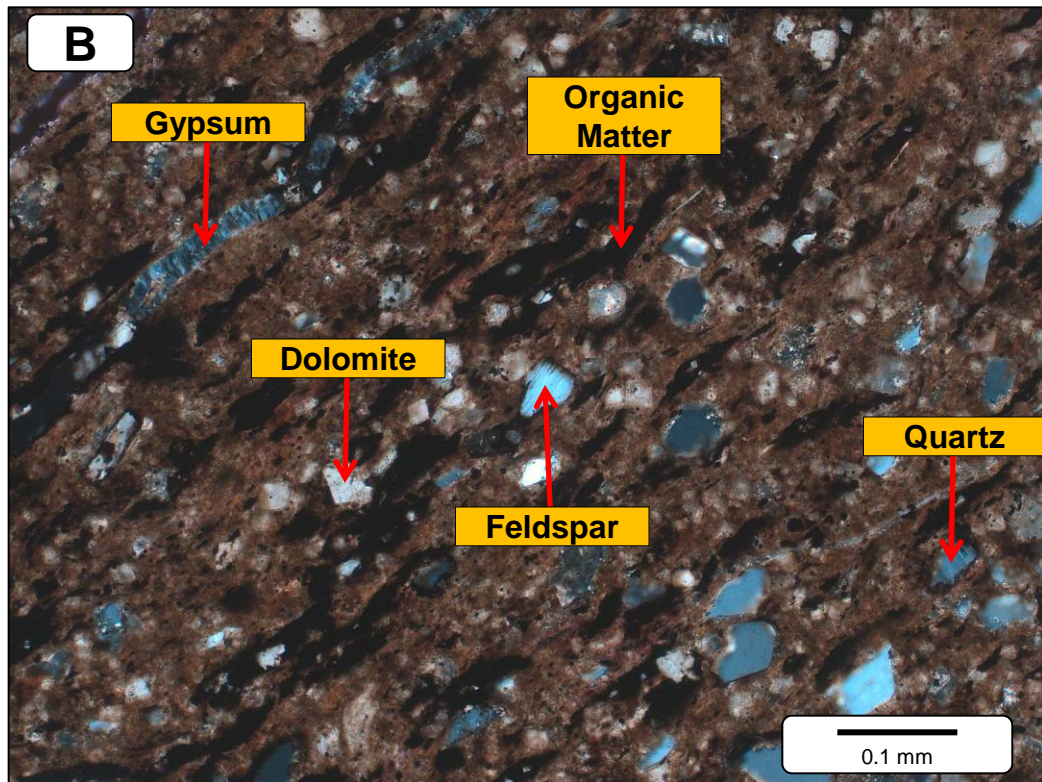

Studies Jobs Southwestern Cuttings, 140506

Depth: 11144.30 Feet

Depth: 11144.30 Feet

Depth: 11150.80 Feet

Depth: 11150.80 Feet

Depth: 11166.00 Feet

Depth: 11166.00 Feet

Depth: 11180.50 Feet

Depth: 11180.50 Feet

Depth: 11184.50 Feet

Depth: 11184.50 Feet