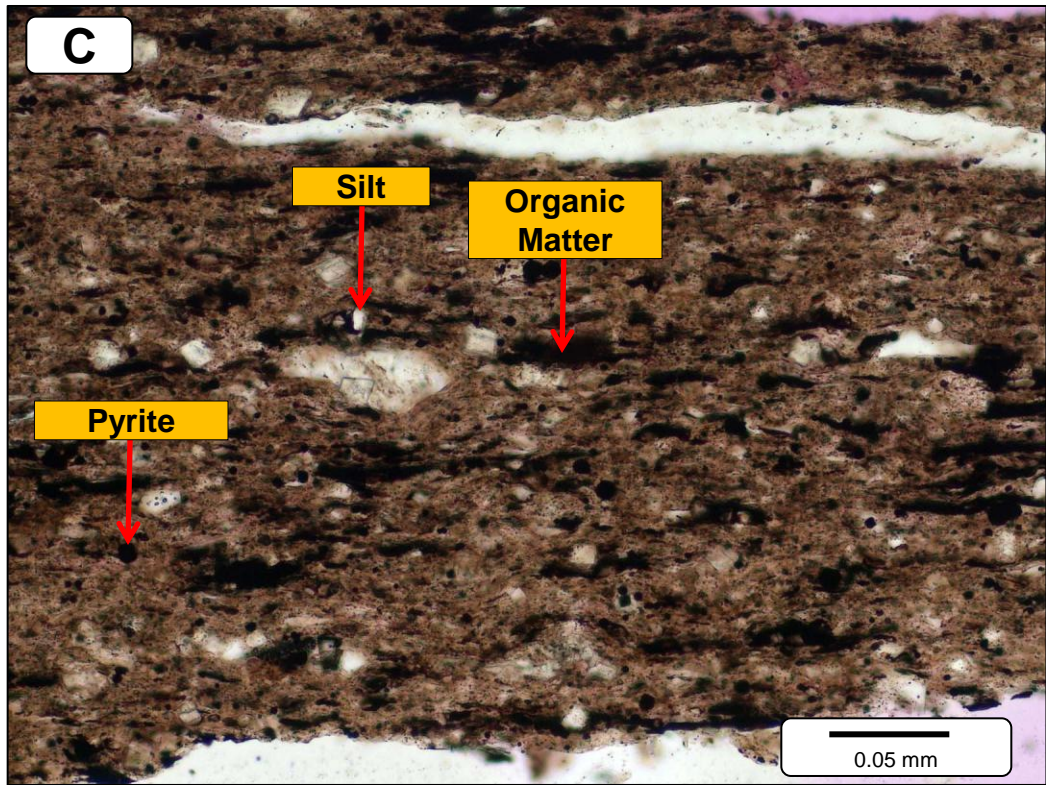

Studies Jobs Southwestern Cuttings, 140506

Depth: 11144.30 Feet

Depth: 11144.30 Feet

Depth: 11150.80 Feet

Depth: 11150.80 Feet

Depth: 11166.00 Feet

Depth: 11166.00 Feet

Depth: 11180.50 Feet

Depth: 11180.50 Feet

Depth: 11184.50 Feet

Depth: 11184.50 Feet