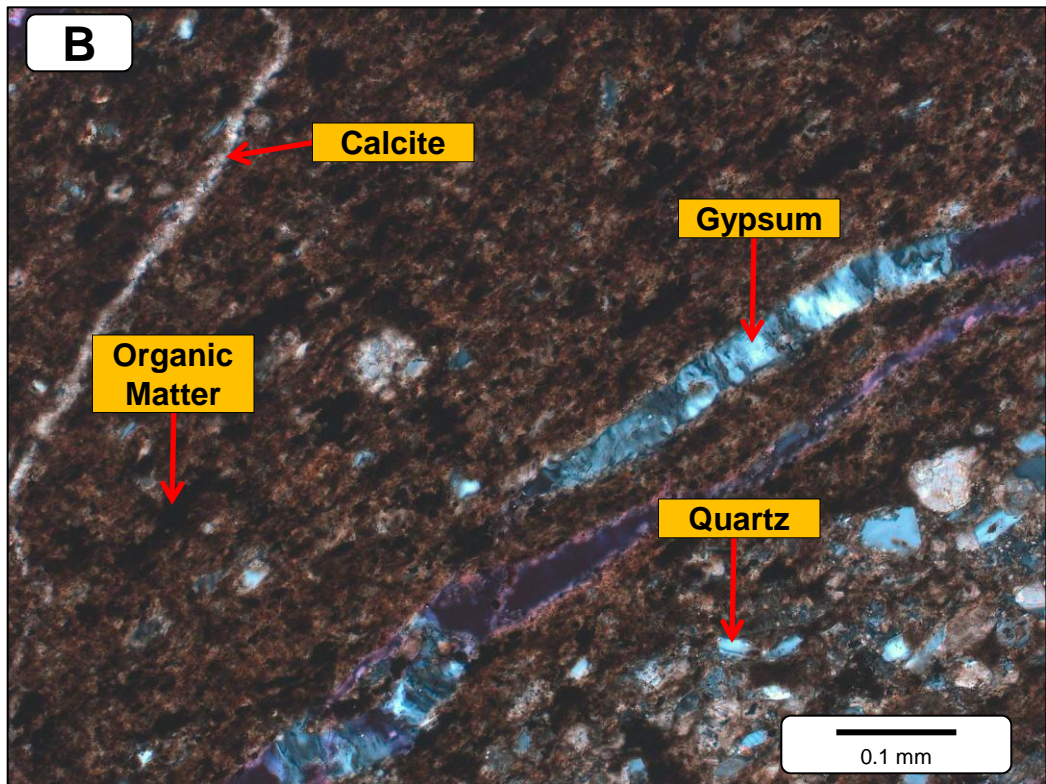

Studies Jobs Southwestern Cuttings, 140506

Depth: 11144.30 Feet

Depth: 11144.30 Feet

Depth: 11150.80 Feet

Depth: 11150.80 Feet

Depth: 11166.00 Feet

Depth: 11166.00 Feet

Depth: 11180.50 Feet

Depth: 11180.50 Feet

Depth: 11184.50 Feet

Depth: 11184.50 Feet