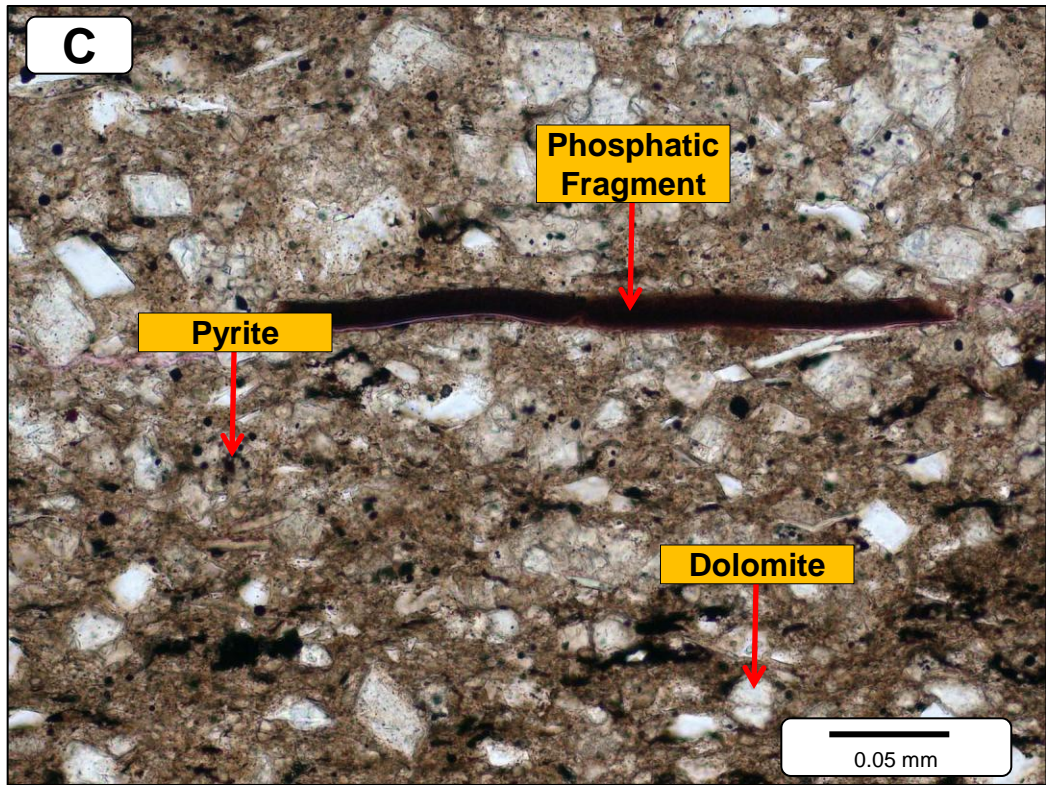

Studies Jobs Southwestern Cuttings, 140506

Depth: 11144.30 Feet

Depth: 11144.30 Feet

Depth: 11150.80 Feet

Depth: 11150.80 Feet

Depth: 11166.00 Feet

Depth: 11166.00 Feet

Depth: 11180.50 Feet

Depth: 11180.50 Feet

Depth: 11184.50 Feet

Depth: 11184.50 Feet