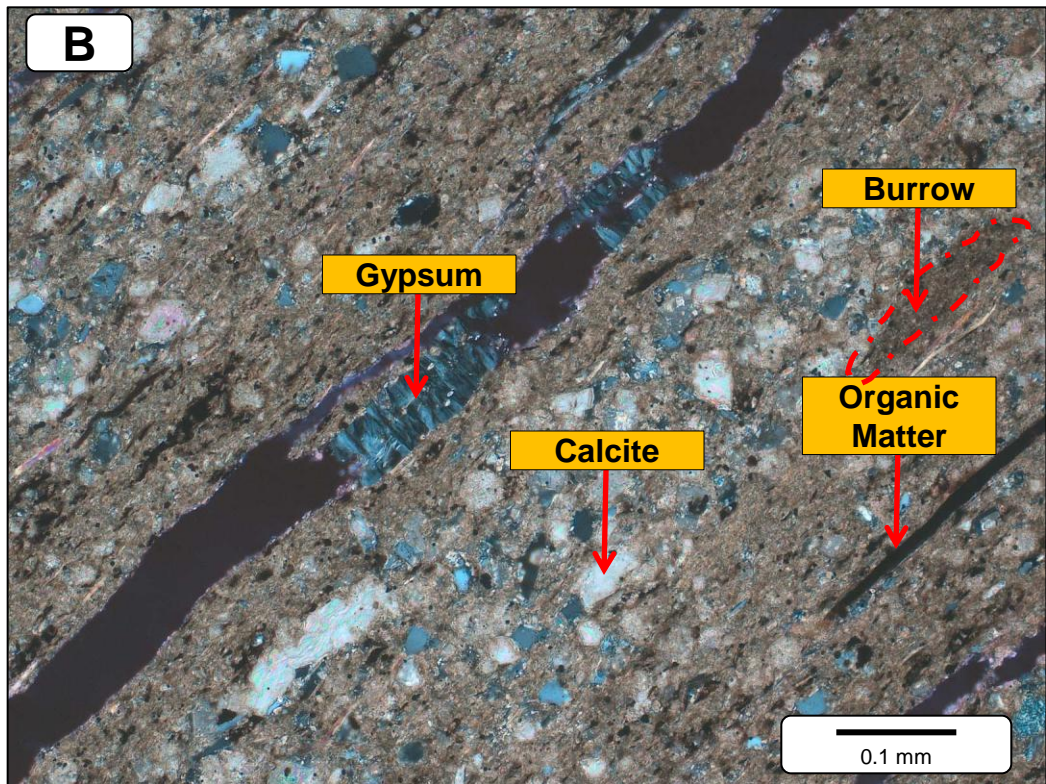

Studies Jobs Southwestern Cuttings, 140506

Depth: 11144.30 Feet

Depth: 11144.30 Feet

Depth: 11150.80 Feet

Depth: 11150.80 Feet

Depth: 11166.00 Feet

Depth: 11166.00 Feet

Depth: 11180.50 Feet

Depth: 11180.50 Feet

Depth: 11184.50 Feet

Depth: 11184.50 Feet