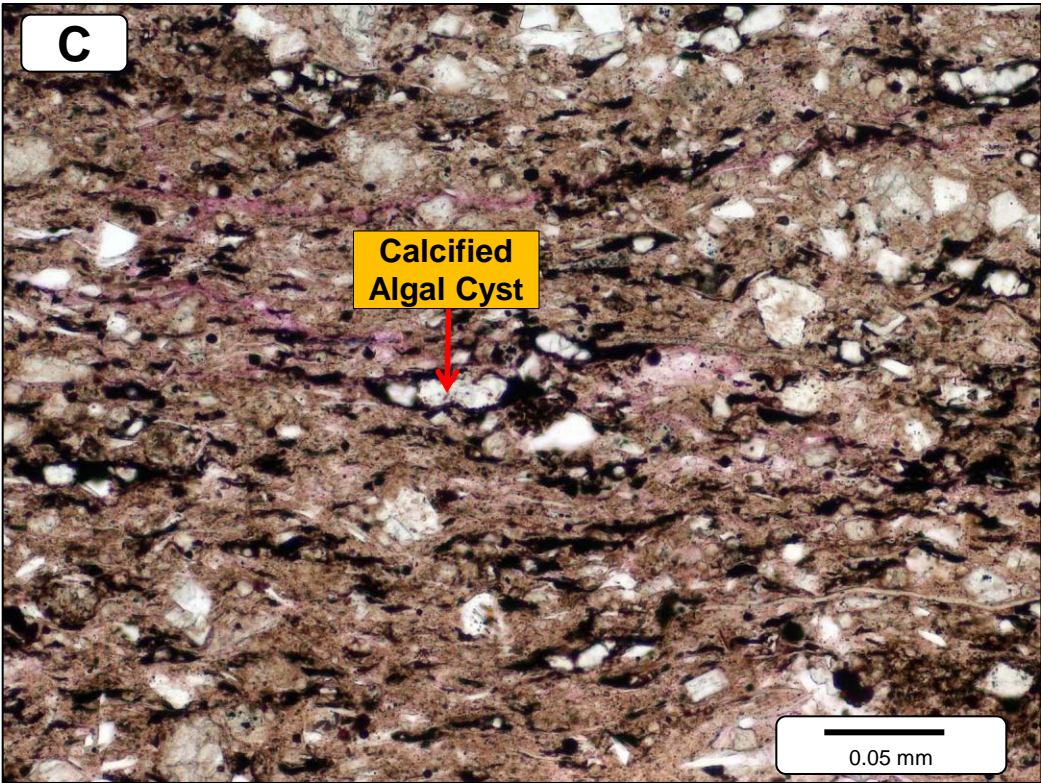

140506 Southwestern Cuttings

Depth: 11195.00 Feet