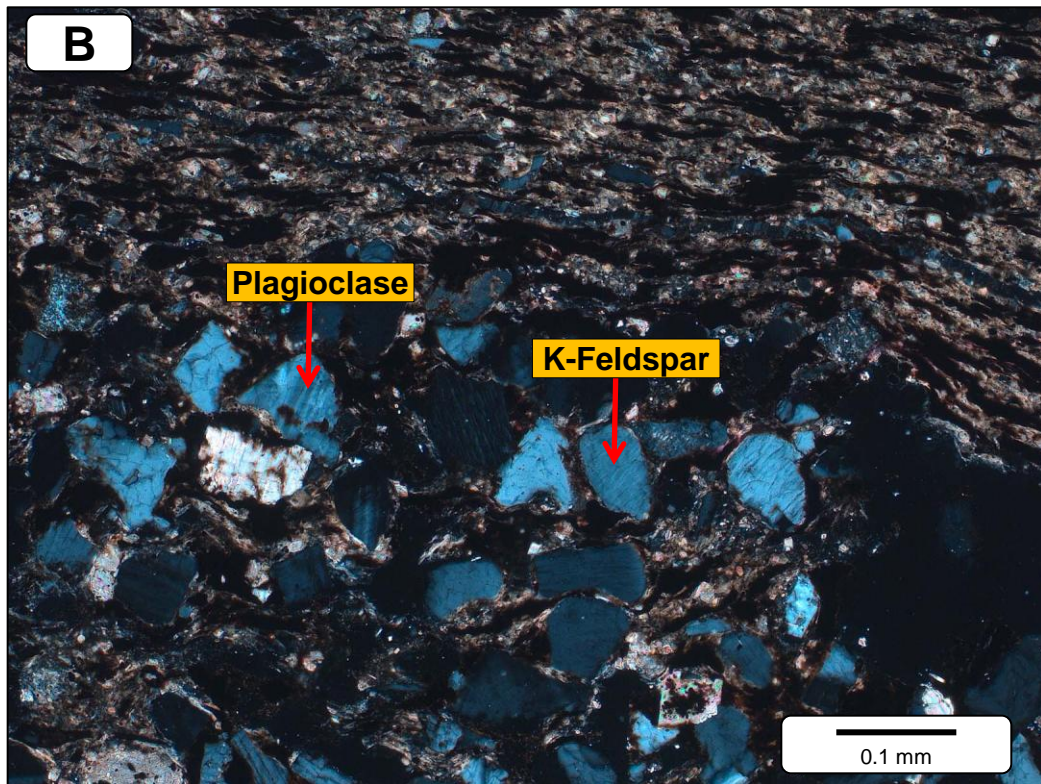

# 140506 Southwestern Cuttings

Depth: 11135.20 Feet

# 140506 Southwestern Cuttings

Depth: 11141.50 Feet