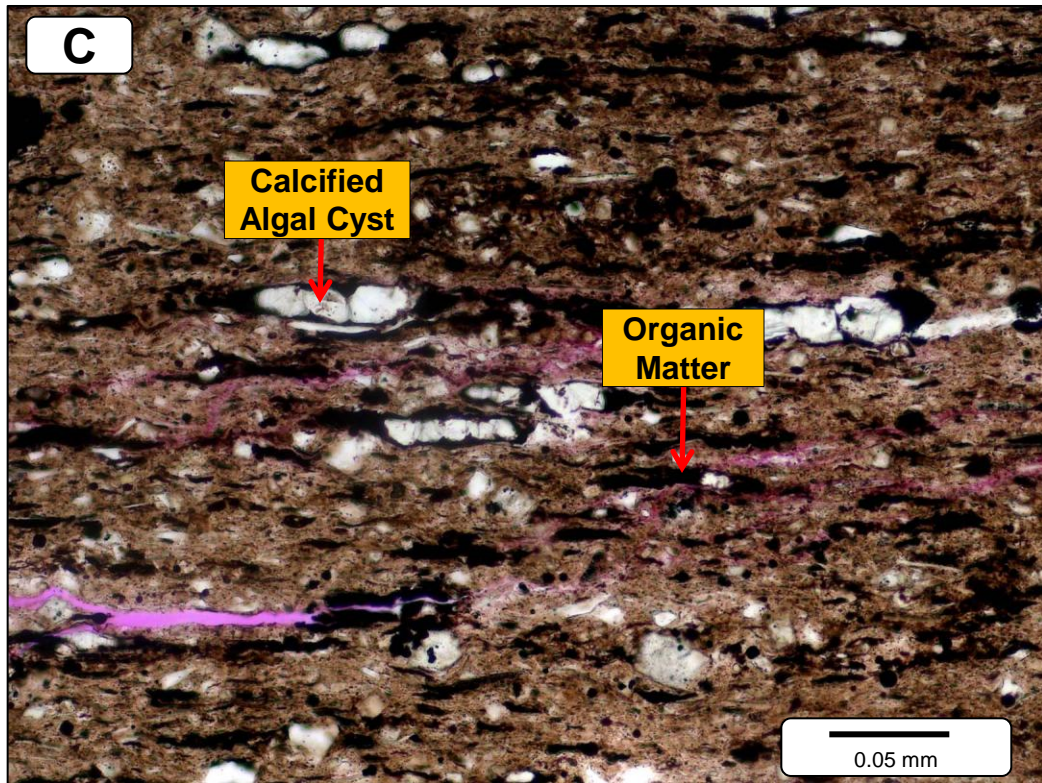

# 140506 Southwestern Cuttings

Depth: 11153.00 Feet

# 140506 Southwestern Cuttings

Depth: 11157.30 Feet