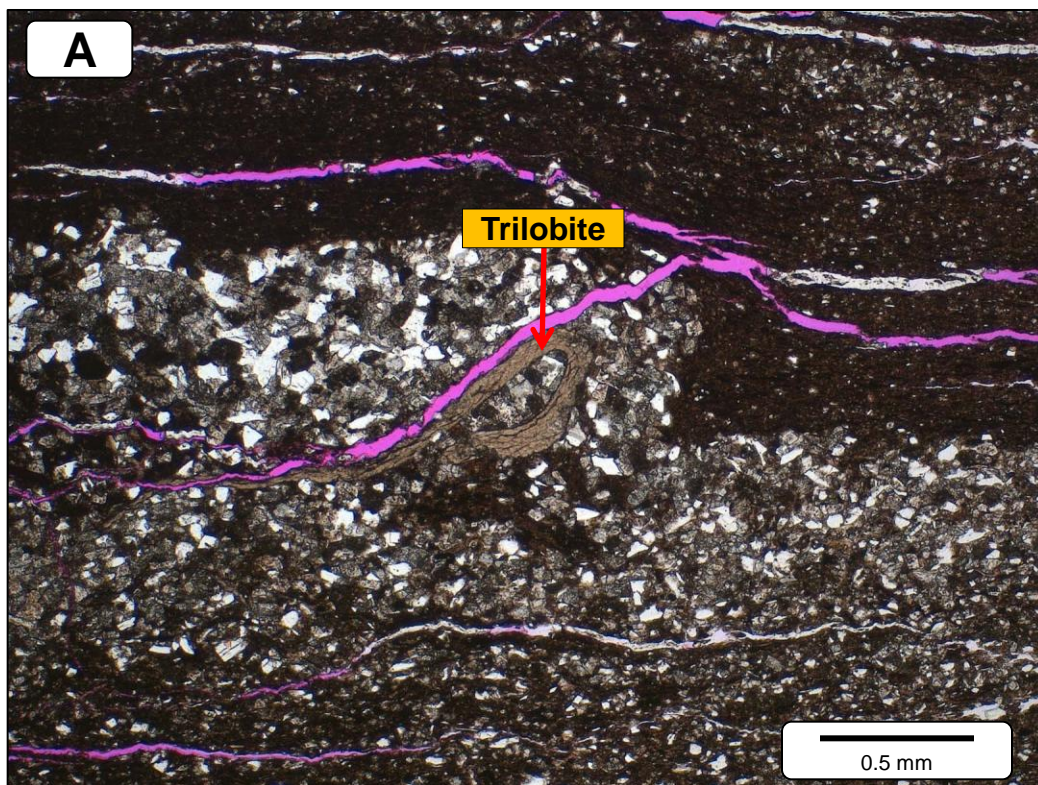

# 140506 Southwestern Cuttings

Depth: 11157.30 Feet

# 140506 Southwestern Cuttings

Depth: 11167.00 Feet

# 140506 Southwestern Cuttings

Depth: 11178.50 Feet