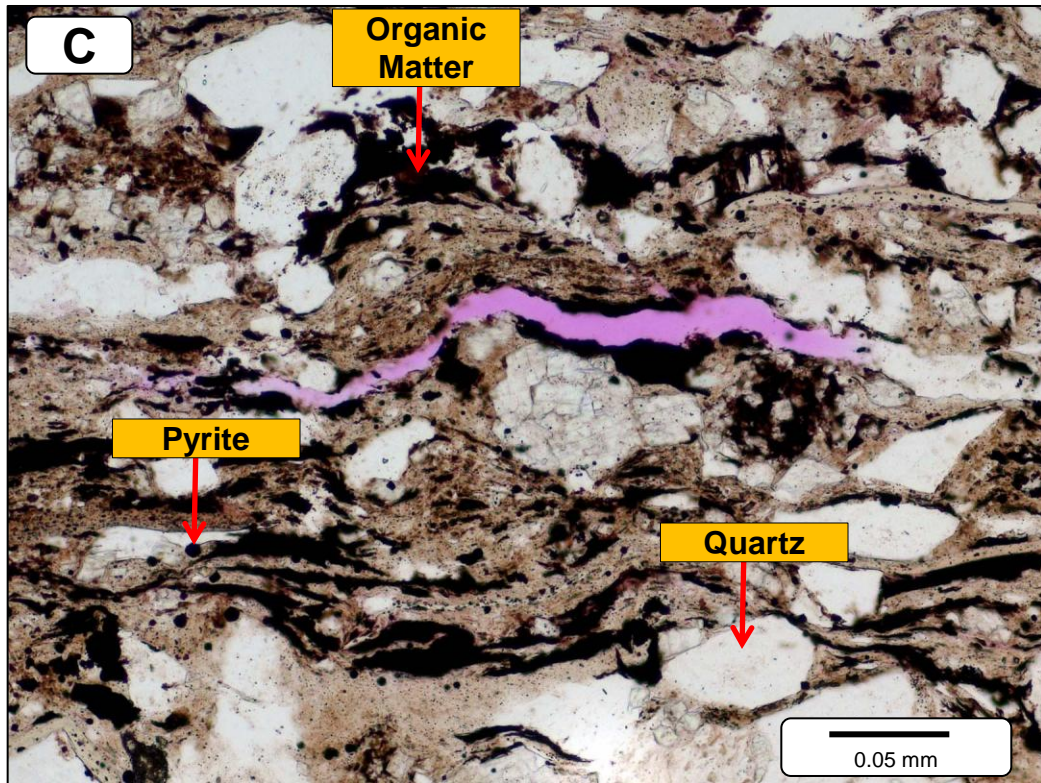

# 140506 Southwestern Cuttings

Depth: 11135.20 Feet

# 140506 Southwestern Cuttings

Depth: 11141.50 Feet