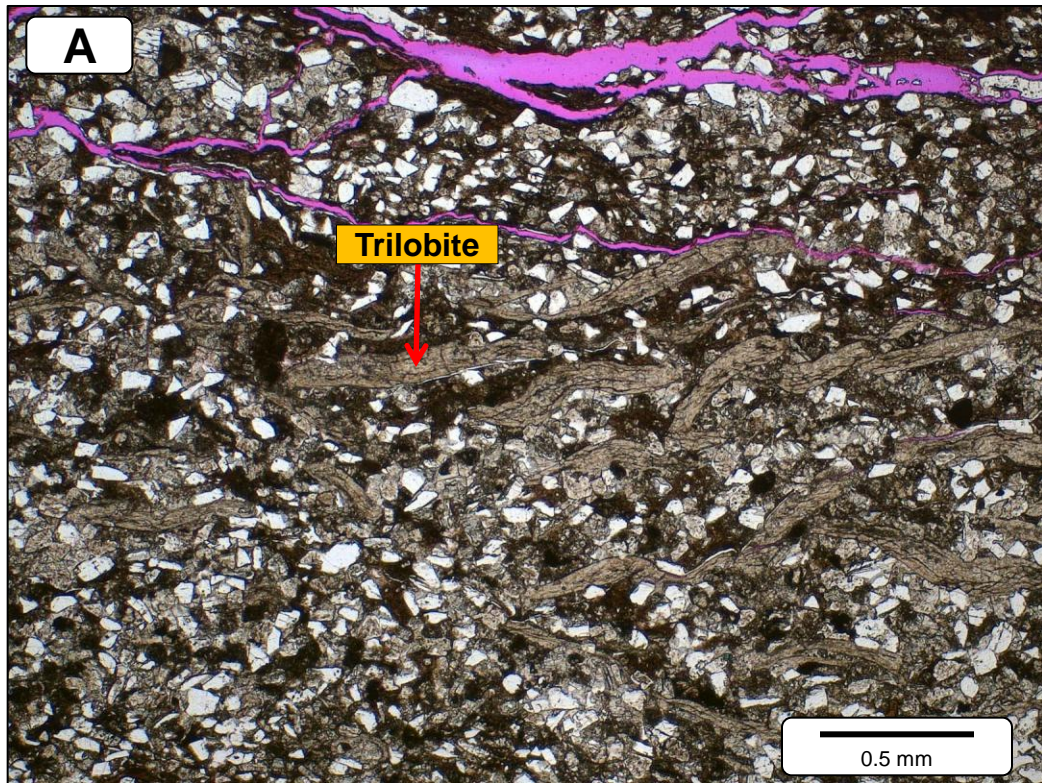

# 140506 Southwestern Cuttings

Depth: 11167.00 Feet

# 140506 Southwestern Cuttings

Depth: 11178.50 Feet

# 140506 Southwestern Cuttings

Depth: 11186.00 Feet