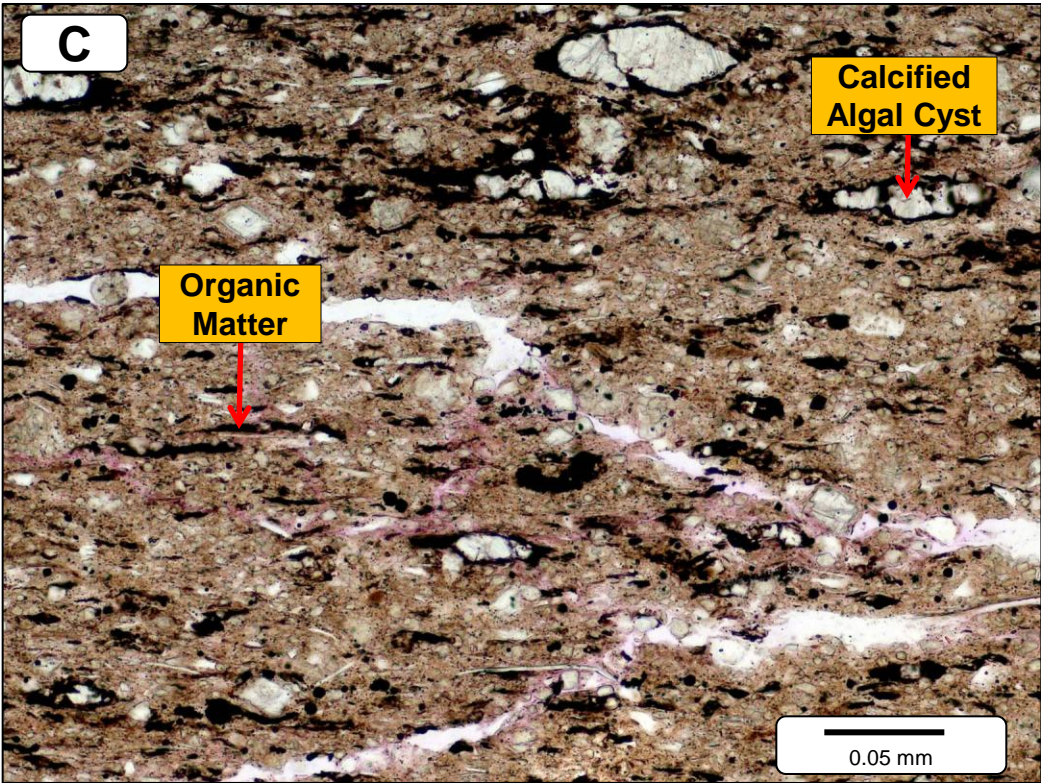

140506 Southwestern Cuttings

Depth: 11167.00 Feet