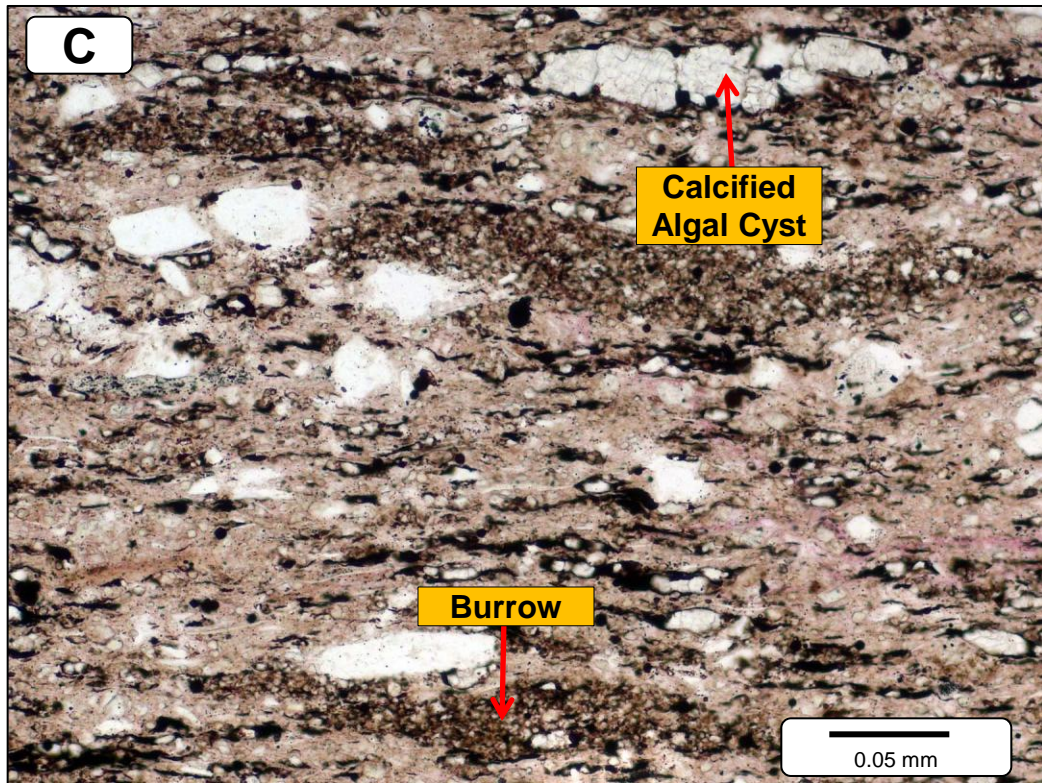

140506 Southwestern Cuttings

Depth: 11198.00 Feet