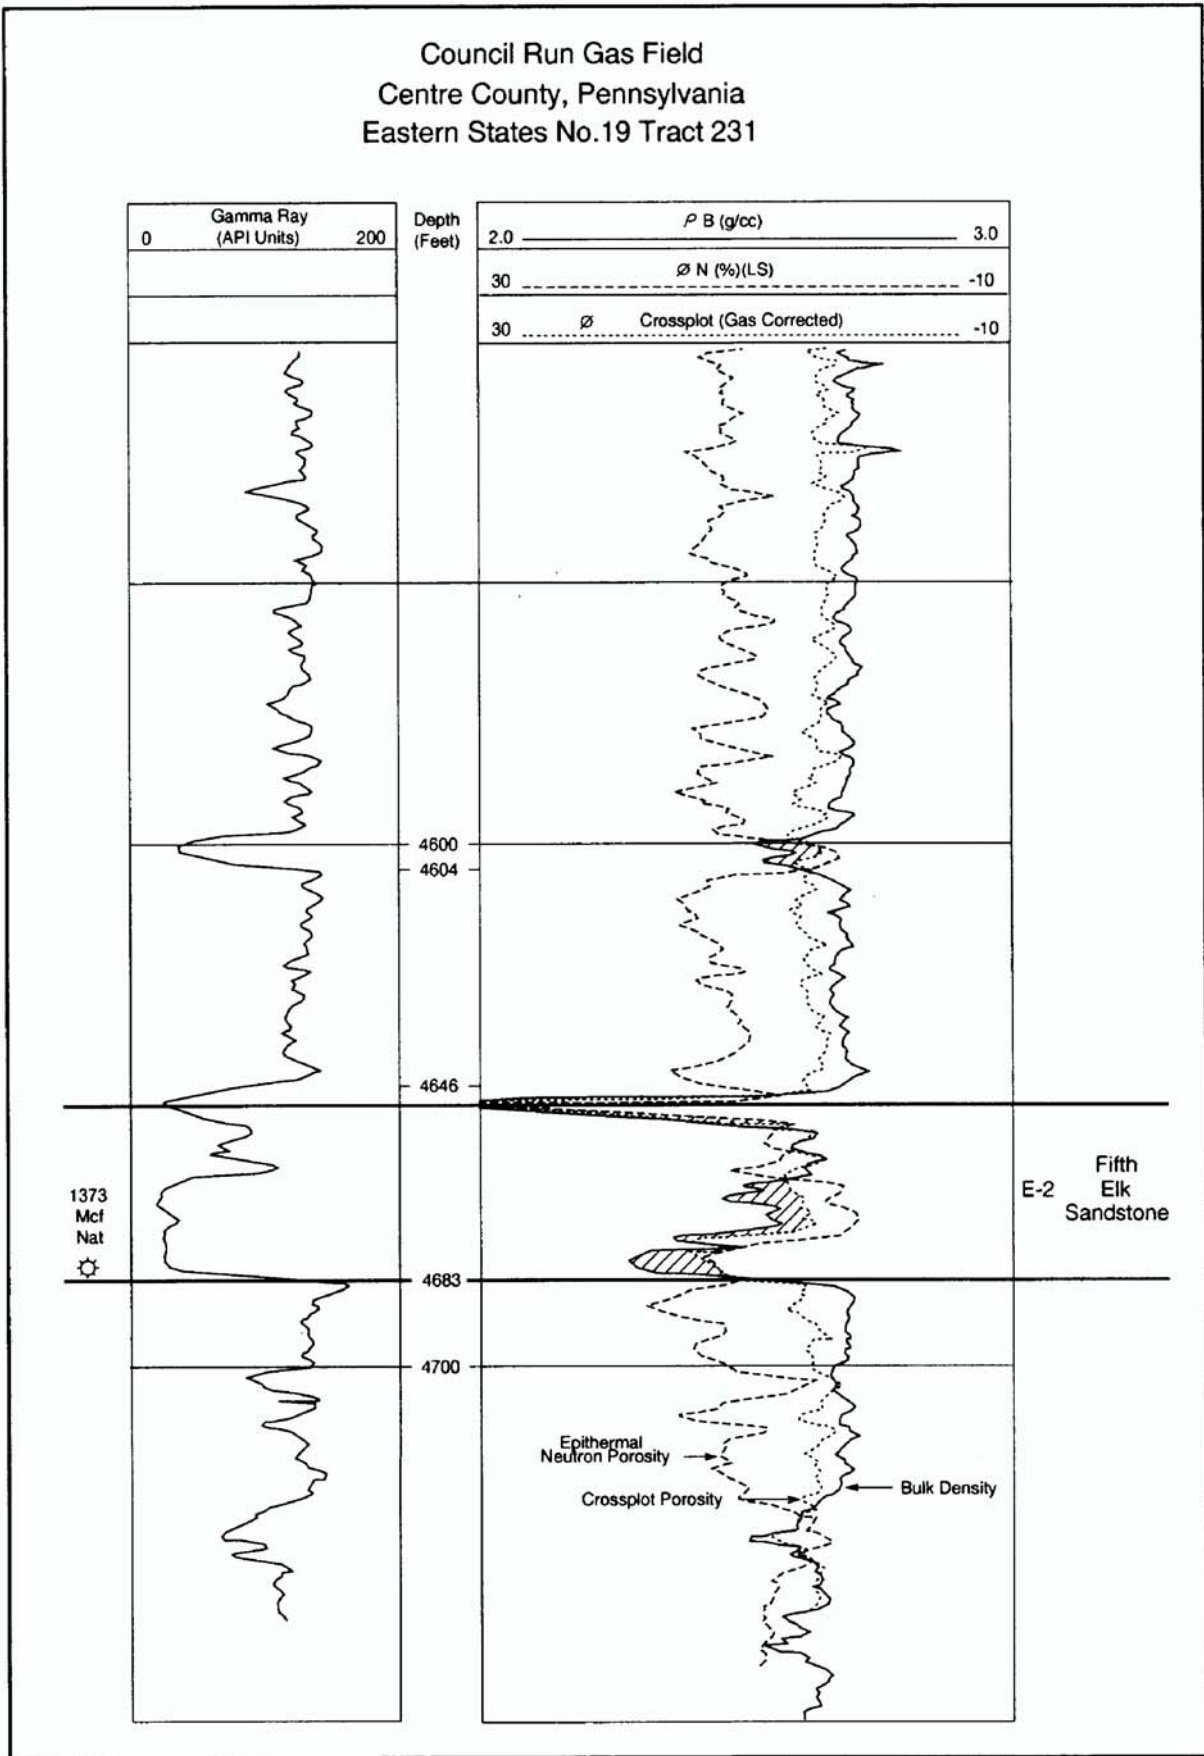

Council Run Gas Field
Centre County, Pennsylvania
Eastern States No.19 Tract 231

Figure Des-32a. Type log for well in the Council Run field. See Figure Des-34a for location of wells.