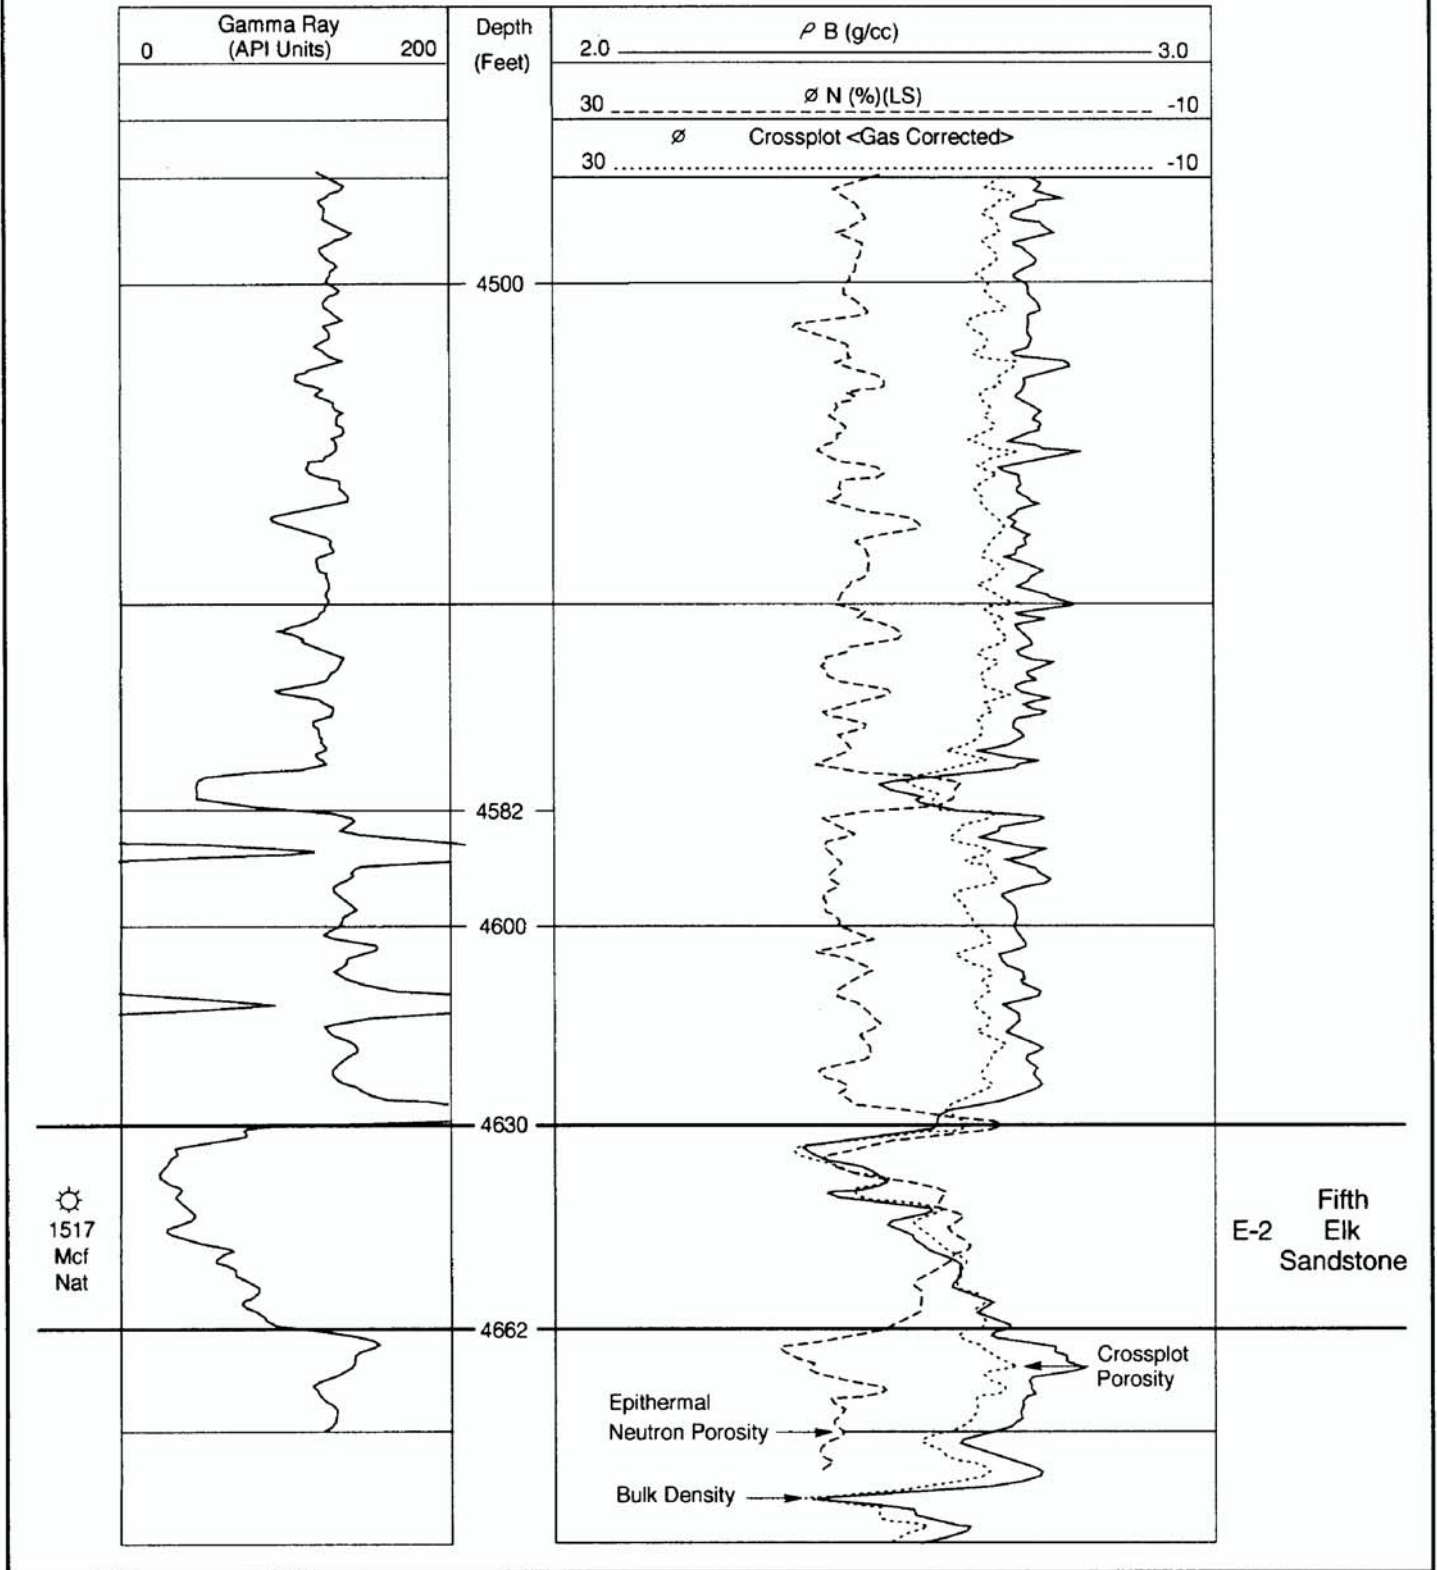

Council Run Gas Field  
Centre County, Pennsylvania  
Eastern States No. 20 Tract 231

Figure Des-32b. Type log for well in the Council Run field. See Figure Des-34a for location of wells.