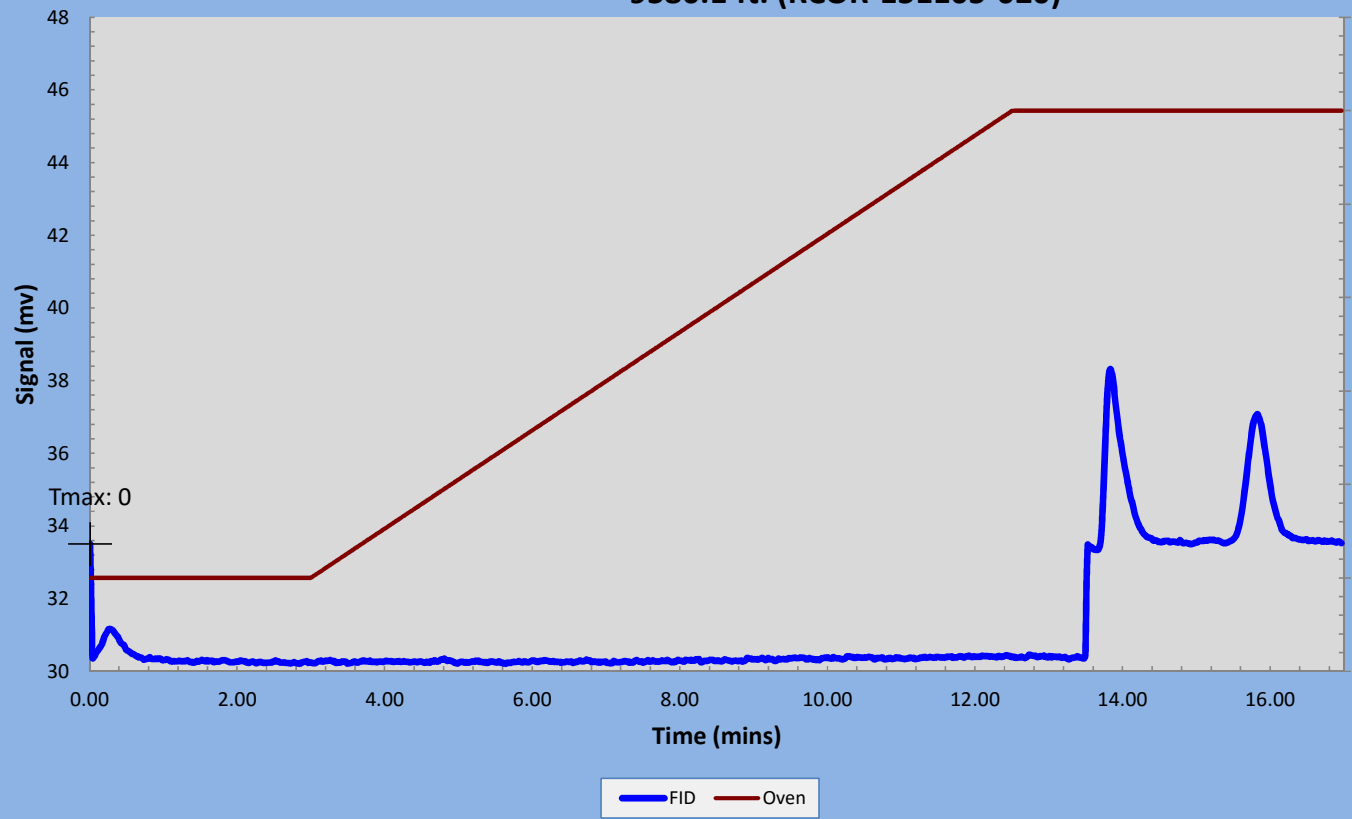

Hope Power Co. 9634
9541.4 ft. (RCOR-151105-016)

Hope Power Co. 9634
9552.7 ft. (RCOR-151105-017)

Hope Power Co. 9634
9561.8 ft. (RCOR-151105-018)

Hope Power Co. 9634
9571.9 ft. (RCOR-151105-019)

Hope Power Co. 9634
9580.1 ft. (RCOR-151105-020)