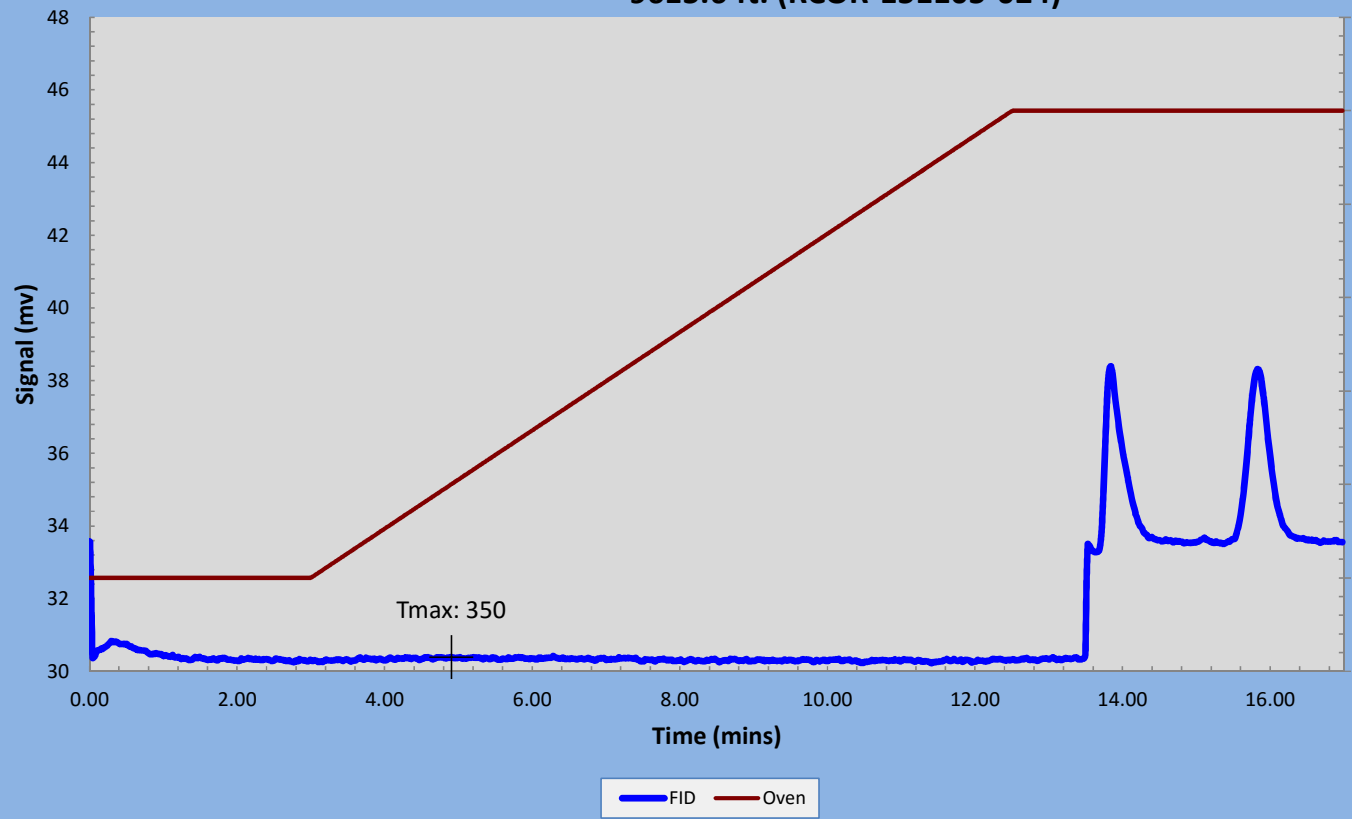

Hope Power Co. 9634
9588 ft. (RCOR-151105-021)

Hope Power Co. 9634
9601.6 ft. (RCOR-151105-022)

Hope Power Co. 9634
9605.6 ft. (RCOR-151105-023)

Hope Power Co. 9634
9615.6 ft. (RCOR-151105-024)

Hope Power Co. 9634
9633.5 ft. (RCOR-151105-025)