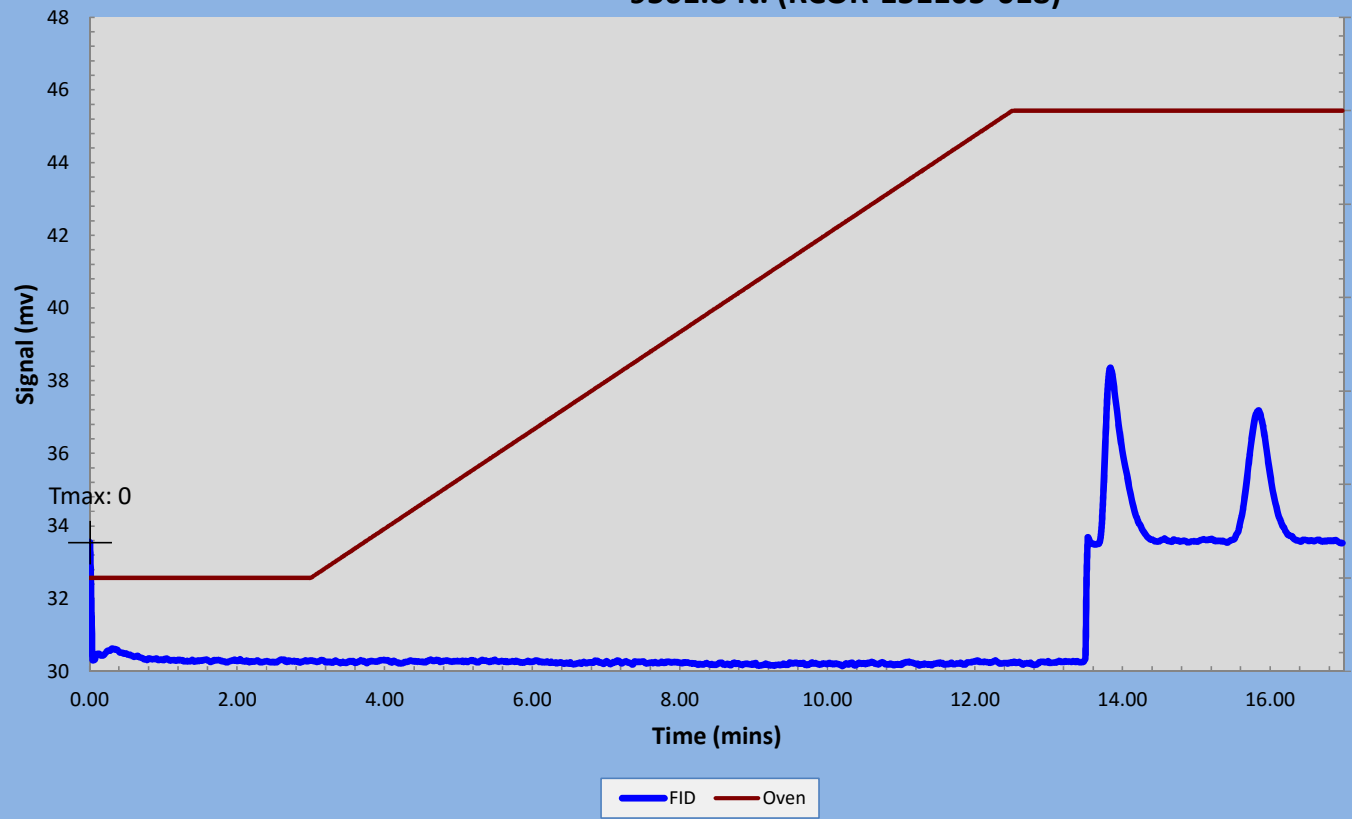

Hope Power Co. 9634
9561.8 ft. (RCOR-151105-018)