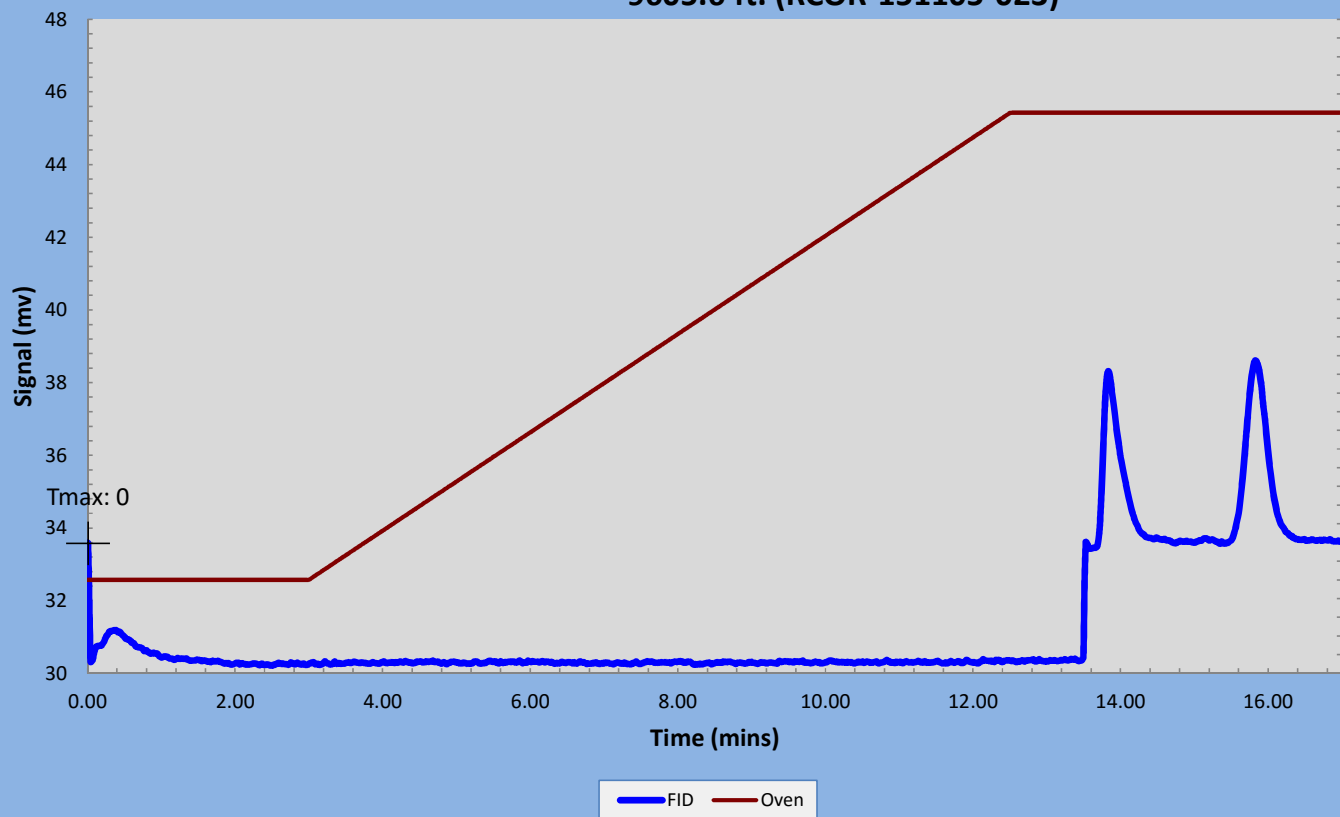

Hope Power Co. 9634
9605.6 ft. (RCOR-151105-023)