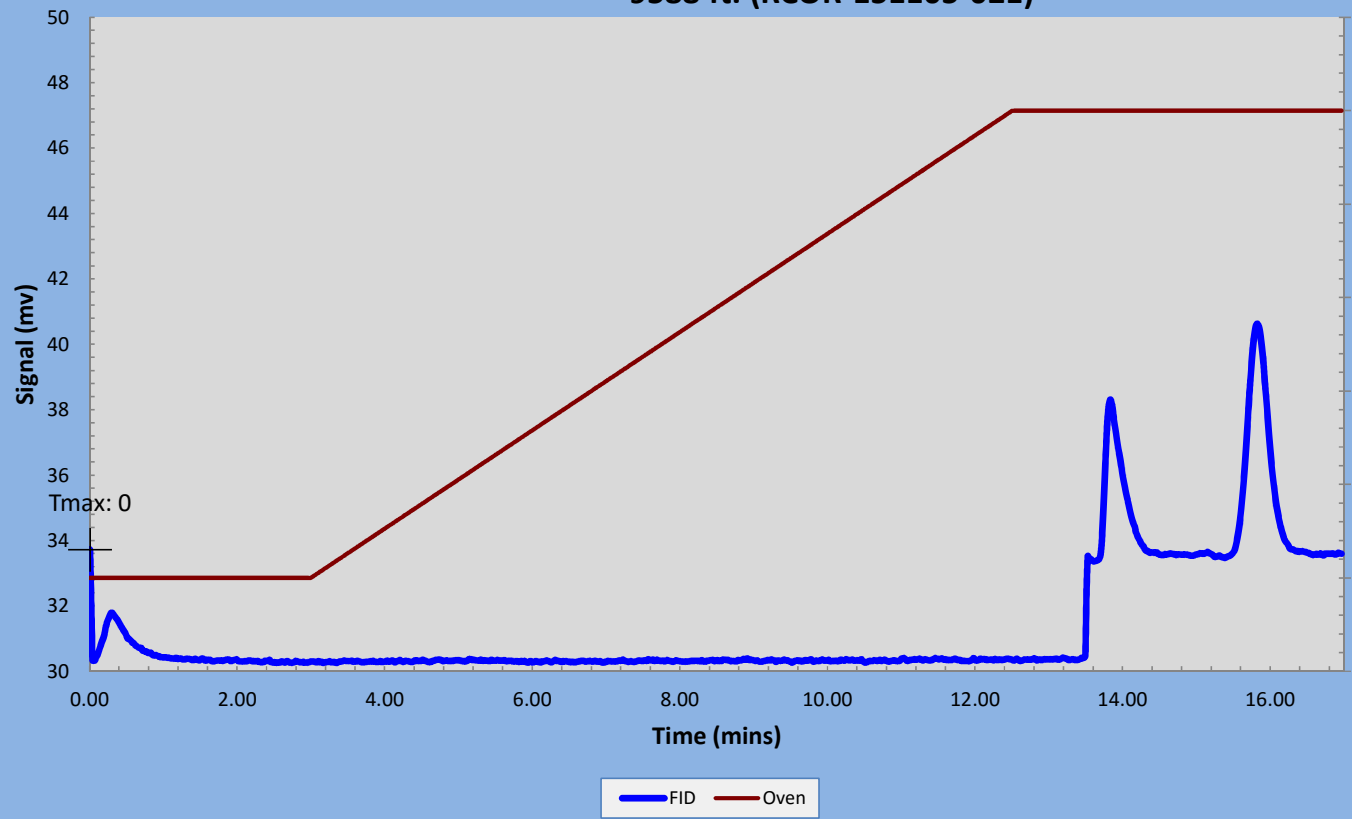

Hope Power Co. 9634
9588 ft. (RCOR-151105-021)