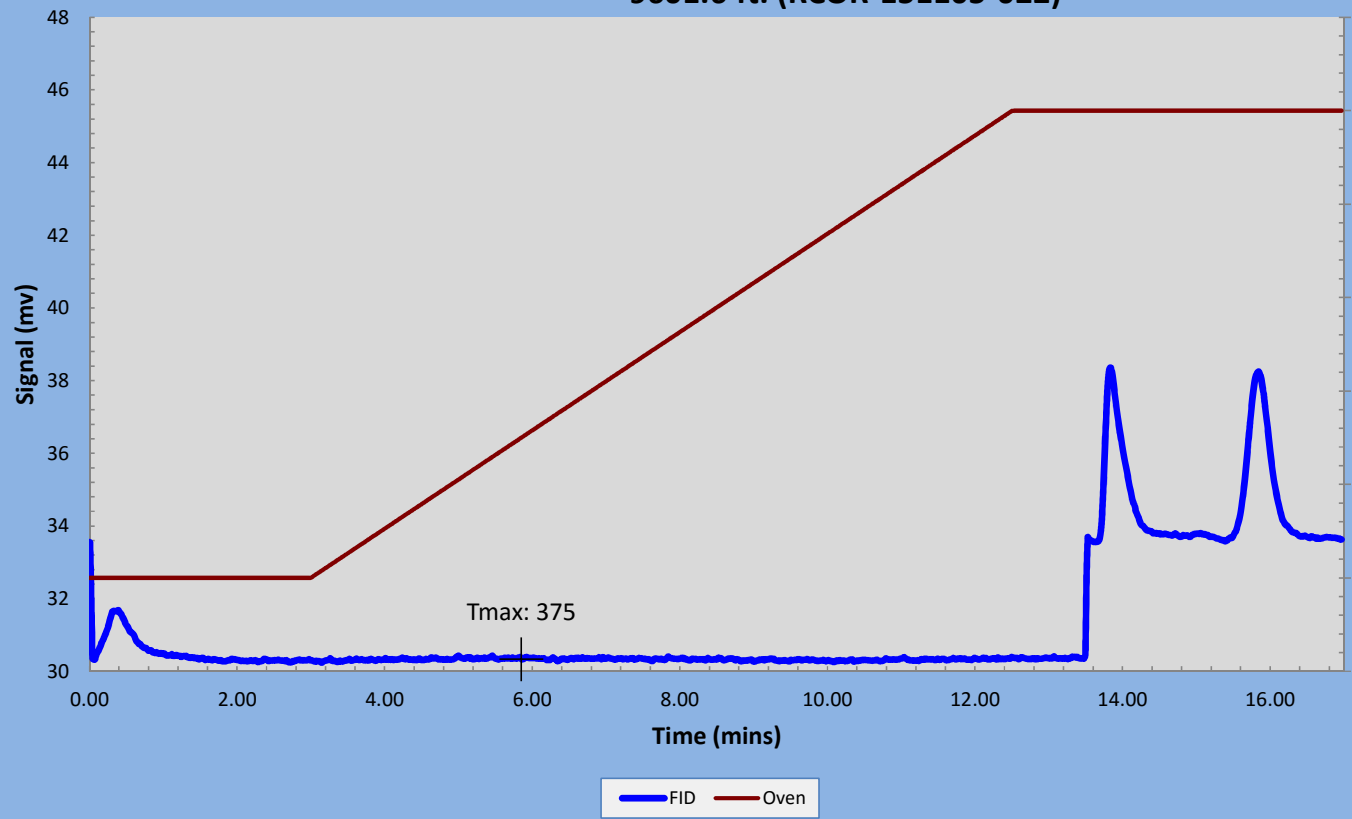

Hope Power Co. 9634
9601.6 ft. (RCOR-151105-022)