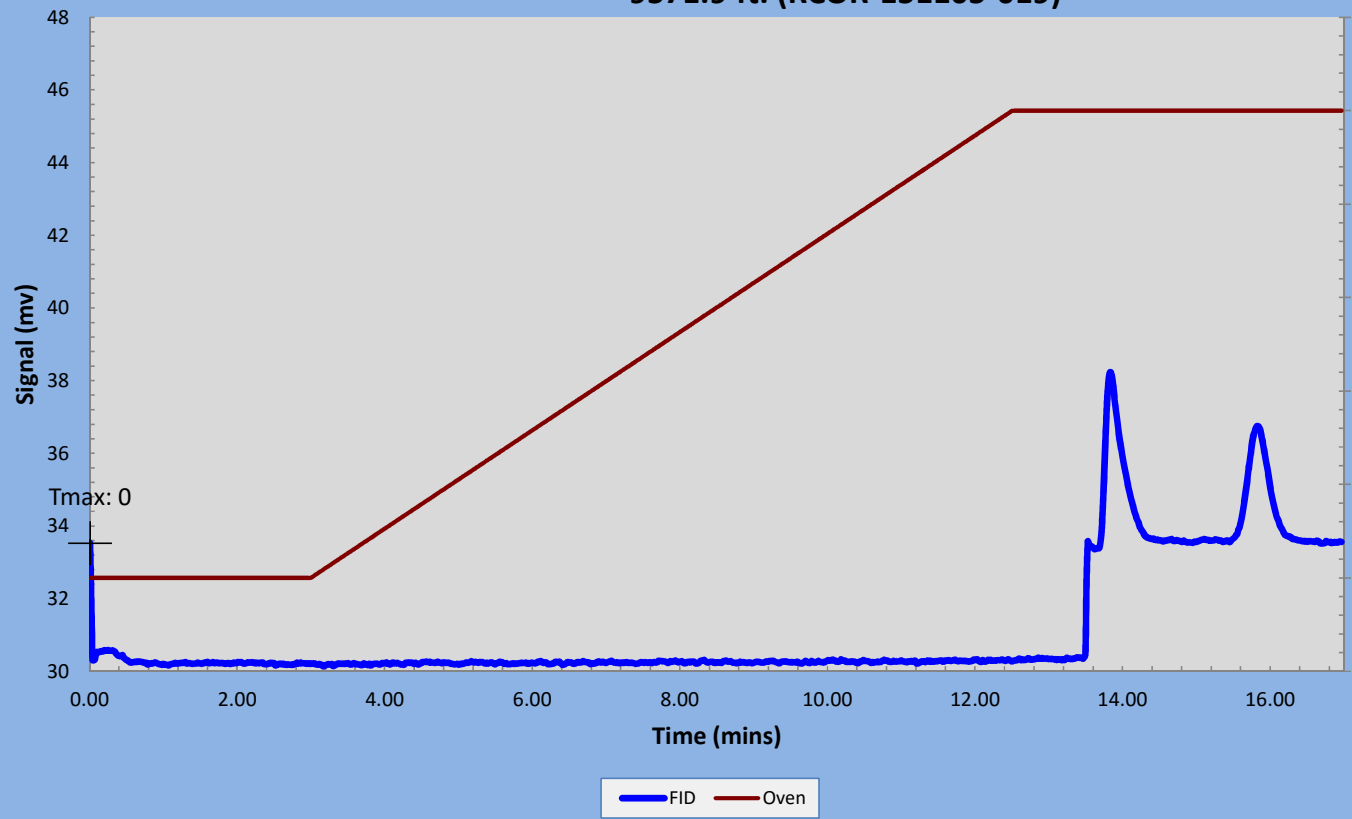

Hope Power Co. 9634
9541.4 ft. (RCOR-151105-016)

Hope Power Co. 9634
9552.7 ft. (RCOR-151105-017)

Hope Power Co. 9634
9561.8 ft. (RCOR-151105-018)

Hope Power Co. 9634
9571.9 ft. (RCOR-151105-019)

Hope Power Co. 9634
9580.1 ft. (RCOR-151105-020)